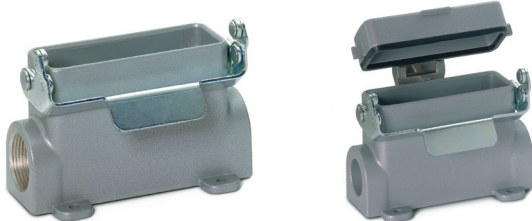

PG hood provided with EPIC® SM/SP gland

NPT

size	NPT hood part number	Profile	SKINTOP® gland	
			plastic	metal
Top entry				
1/2"	105650NP	std	S1112	53112024
1/2"	704902NP	high	S1112	53112024
3/4"	105652NP	std	S1134	53112034
3/4"	704904NP	high	S1134	53112034
Side entry				
1/2"	105640NP	std	S1112	53112024
1/2"	704922NP	high	S1112	53112024
3/4"	105645NP	std	S1134	53112034
3/4"	704924NP	high	S1134	53112034

NPT hood provided with NPT fitting

metric

size	Metric hood* part number	Profile	SKINTOP® gland	
			plastic	metal
Top entry				
20	19565000	std	53111020	53112020
20	79490200	high	53111020	53112020
25	19565300	std	53111030	53112030
25	79490400	high	53111030	53112030
Side entry				
20	19564000	std	53111020	53112020
20	79492200	high	53111020	53112020
25	19564500	std	53111030	53112030
25	79492400	high	53111030	53112030

* Top-entry and high profile hoods do not come with a neck

EPIC® HA 16 surface mount base

Surface mount with single lever

Technical data

IP Protection class: UL 50E Type 4, 12 IP65

Complete the installation

PG base provided with EPIC® SM/SP gland

NPT

size	NPT base part number	Dust cover	SKINTOP® gland	
			plastic	metal
One entry				
1/2"	105671NP	no	S1112	53112024
1/2"	704852NP	yes	S1112	53112024
3/4"	105670NP	no	S1134	53112034
3/4"	704854NP	yes	S1134	53112034
Two entries				
1/2"	704862NP	yes	S1112	53112024
3/4"	105680NP	no	S1134	53112034