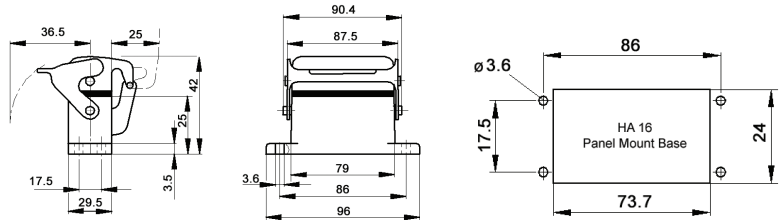

EPIC® HA 16 panel mount base

Panel mount base with single lever

all dimensions are in mm

Technical data

IP Protection class: UL 50E Type 4, 12
IP65

Complete the installation

HA dust covers
page 429

Approvals

Dust cover included	Part number
no	104620C0
yes	704740C0