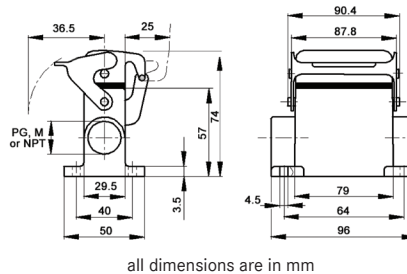

EPIC® HA 16 surface mount base

Surface mount with single lever

Technical data

IP Protection class: UL 50E Type 4, 12 IP65

Complete the installation

HA dust covers page 429

Approvals

UL US RoHS DE

PG

size	PG base part number	Dust cover	SKINTOP® gland	
			plastic	metal
One entry				
16	105671	no	53015040	52015740
16	704852	yes	53015040	52015740
21	105670	no	53015050	52015750
21	704854	yes	53015050	52015750
Two entries				
16	704862	yes	53015040	52015740
21	105680	no	53015050	52015750

PG base provided with EPIC® SM/SP gland

NPT

size	NPT base part number	Dust cover	SKINTOP® gland	
			plastic	metal
One entry				
1/2"	105671NP	no	S1112	53112024
1/2"	704852NP	yes	S1112	53112024
3/4"	105670NP	no	S1134	53112034
3/4"	704854NP	yes	S1134	53112034
Two entries				
1/2"	704862NP	yes	S1112	53112024
3/4"	105680NP	no	S1134	53112034

NPT base provided with NPT fitting

metric

size	Metric base part number	Dust cover	SKINTOP® gland	
			plastic	metal
One entry				
20	19567100	no	53111020	53112020
20	79485200	yes	53111020	53112020
25	19567000	no	53111030	53112030
25	79485400	yes	53111030	53112030
Two entries				
25	19568000	no	53111030	53112030
25	79486400	yes	53111030	53112030

If not otherwise specified, all values relating to the product are nominal values. Photographs are not to scale and are not true representations of the products in question.