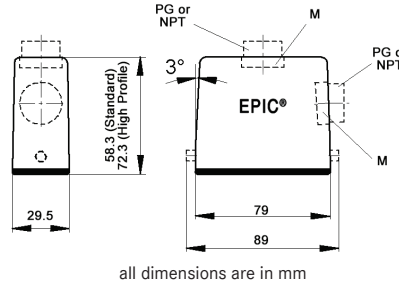

EPIC® HA 16 standard & high profile hood

Hood with single lever bolts

Technical data

IP Protection class: UL 50E Type 4, 12 IP65

Complete the installation

HA dust covers page 429

Approvals

UL US RoHS DE

PG

size	PG hood part number	Profile	SKINTOP® gland	
			plastic	metal
Top entry				
16	105650	std	53015040	52015740
16	704902	high	53015040	52015740
21	10565200	std	53015050	52015750
21	704904	high	53015050	52015750
Side entry				
16	105640	std	53015040	52015740
16	704922	high	53015040	52015740
21	105645	std	53015050	52015750
21	704924	high	53015050	52015750

PG hood provided with EPIC® SM/SP gland

NPT

size	NPT hood part number	Profile	SKINTOP® gland	
			plastic	metal
Top entry				
1/2"	105650NP	std	S1112	53112024
1/2"	704902NP	high	S1112	53112024
3/4"	105652NP	std	S1134	53112034
3/4"	704904NP	high	S1134	53112034
Side entry				
1/2"	105640NP	std	S1112	53112024
1/2"	704922NP	high	S1112	53112024
3/4"	105645NP	std	S1134	53112034
3/4"	704924NP	high	S1134	53112034

NPT hood provided with NPT fitting

metric

size	Metric hood* part number	Profile	SKINTOP® gland	
			plastic	metal
Top entry				
20	19565000	std	53111020	53112020
20	79490200	high	53111020	53112020
25	19565300	std	53111030	53112030
25	79490400	high	53111030	53112030
Side entry				
20	19564000	std	53111020	53112020
20	79492200	high	53111020	53112020
25	19564500	std	53111030	53112030
25	79492400	high	53111030	53112030

* Top-entry and high profile hoods do not come with a neck