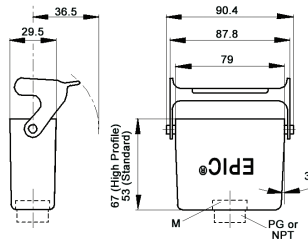

EPIC® HA 16 cable coupler hood

Cable coupler with single lever

all dimensions are in mm

Technical data

IP Protection class: UL 50E Type 4, 12
IP65

Complete the installation

HA dust covers
page 429

Approvals

PG

PG coupler		SKINTOP® gland	
size	part number	plastic	metal
Standard profile			
PG 16	105630	53015040	52015740
High profile			
PG 16	704802	53015040	52015740
PG 21	704804	53015050	52015750

PG coupler provided with EPIC® SM/SP gland

NPT

NPT coupler		SKINTOP® gland	
size	part number	plastic	metal
Standard profile			
½"	105630NP	S 1112	53112024
High profile			
½"	704802NP	S 1112	53112024
¾"	704804NP	S 1134	53112034

NPT coupler provided with NPT fitting

metric

Metric coupler*		SKINTOP® gland	
size	part number	plastic	metal
Standard profile			
M20	19563000	53111020	53112020
M25	19563200	53111030	53112030
High profile			
M20	79480200	53111030	53112030
M25	79480400	53111030	53112030

* Metric couplers do not come with a neck