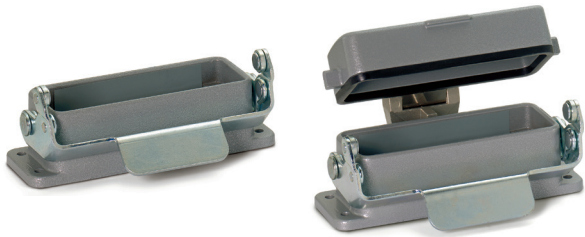

EPIC® HA 16 panel mount base

Panel mount base with single lever

all dimensions are in mm

Technical data

IP Protection class: UL 50E Type 4, 12
IP65

Complete the installation

HA dust covers
page 429

Approvals

Dust cover included	Part number
no	104620C0
yes	704740C0