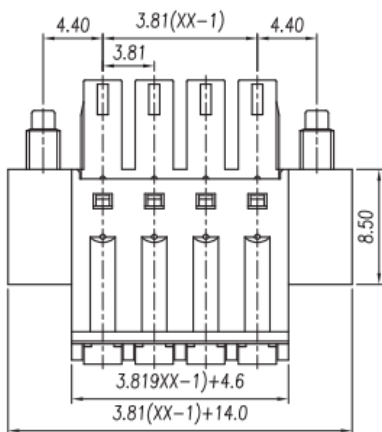

Datasheet

New 3.81 mm Plug with Flange 8A 6 Way

RS Stock 874-5130

Dimensions: (mm)

**ENGLISH**

Specifications

Mechanical

Steip Length	7-8mm
Temp.Range	-40°C~+105°C
Torque	0.4Nm(3.6Lb.in)

Dimensions

Pitch	3.81mm
Poles	2~24p

Material

Housing	PA66, UL94V-0
Screws	M2.5 Steel, Zn plated
Clamp	Phosphor bronze, Ni plated
Wire guard	Stainless steel

Standard	UL	IEC
Rated voltage	300V	250V
Rated current	8A	13.5A
Contact resistance	20mΩ	
Insulation resistance	500MΩ/DC500V	
Wire range	28~16AWG	1mm ²
Wrth standing voltage	AC 2000V/1 Min	