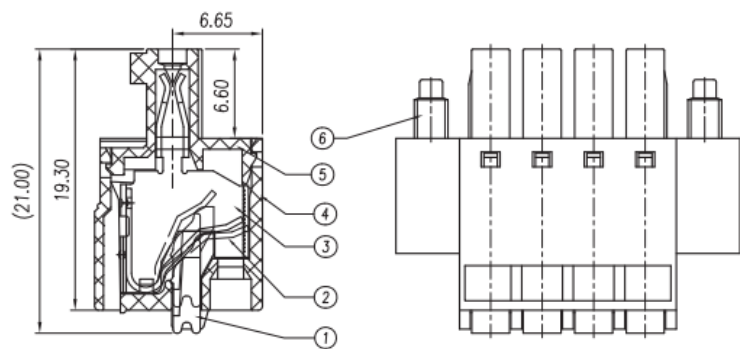

Datasheet

New 3.81 mm Plug with Flange 8A 6 Way

RS Stock 874-5130

Dimensions: (mm)

**ENGLISH**

Specifications

Mechanical

Steip Length	7-8mm
Temp.Range	-40°C~+105°C
Torque	0.4Nm(3.6Lb.in)

Dimensions

Pitch	3.81mm
Poles	2~24p

Material

Housing	PA66, UL94V-0
Screws	M2.5 Steel, Zn plated
Clamp	Phosphor bronze, Ni plated
Wire guard	Stainless steel

Standard	UL	IEC
Rated voltage	300V	250V
Rated current	8A	13.5A
Contact resistance	20mΩ	
Insulation resistance	500MΩ/DC500V	
Wire range	28~16AWG	1mm ²
Wrth standing voltage	AC 2000V/1 Min	