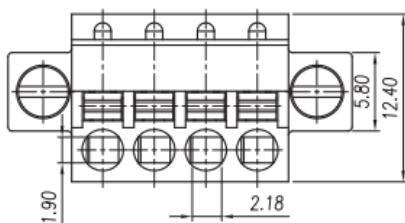

Datasheet

New 3.81 mm Plug with Flange 8A 6 Way

RS Stock 874-5130

Dimensions: (mm)

**ENGLISH**

Specifications

Mechanical

Steip Length	7-8mm
Temp.Range	-40°C~+105°C
Torque	0.4Nm(3.6Lb.in)

Dimensions

Pitch	3.81mm
Poles	2~24p

Material

Housing	PA66, UL94V-0
Screws	M2.5 Steel, Zn plated
Clamp	Phosphor bronze, Ni plated
Wire guard	Stainless steel

Standard	UL	IEC
Rated voltage	300V	250V
Rated current	8A	13.5A
Contact resistance	20mΩ	
Insulation resistance	500MΩ/DC500V	
Wire range	28~16AWG	1mm ²
Wrth standing voltage	AC 2000V/1 Min	