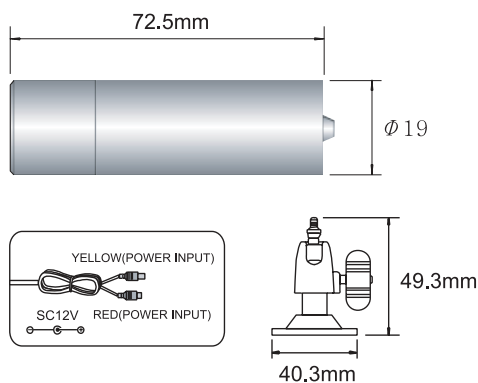

Datasheet

ENGLISH

146-4645

## Feature

- 1/2.9" 2.12 MP Sony CMOS Sensor
- AHD(1080P)\_1100TVL
- Video Output : AHD
- Min. Ill : 0.08 Lux / color, 0.008 Lux/BW
- 3D-DNR, SENS-UP (X6)
- Mega 3.6mm Fixed Lens
- Power requirement : DC12V (±30%),  
Power source is not included
- Weatherproof type

Specifications	NTSC / PAL
Image Device	1/2.9", 2.12 Megapixel Sony Exmor CMOS
Total Pixels	2001(H) x 1121(V)
Active Pixels	1936(H) x 1097(V)
Scanning System	Progressive
Resolution	AHD2.0 (1080P)
Video Output	AHD
S/N	More than 52dB(AGC Off)
LENS	Lens Mega f=3.6mm Fixed lens
Electronic Shutter	NTSC : 1/30~1/50,000sec (Auto) PAL : 1/30~1/50,000sec (Auto)
Min. Illumination	COLOR : 0.08Lux / BW : 0.008Lux
White Balance	ATW
Shutter Speed	AUTO
SENS-UP	AUTO(x6)
Day & Night	AUTO
DNR	3D-DNR
Power Input	DC+12V (100mA) ± 30%
Power consumption	100mA
Operation Temperature	-10°C - +50°C
Storage Temperature	-20°C - +60°C
Weight	Approx 85g included bracket
Housing	Aluminum
Dimension (mm)	19 Φ × 72.5 MM
IP	IP 66, Weatherproof