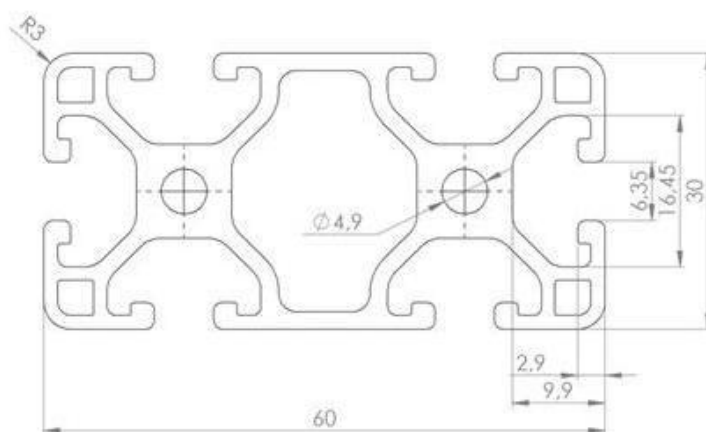

Datasheet

Profile 6 30x60 light

RS Article no.: 7613296 & 7613290

ENGLISH

Profile:	30mm x 60mm
Groove size:	6mm
Profile Length:	2000mm or 3000mm
No. of grooves:	6
Material:	Anodized Aluminium

Moment of inertia	I_x	20.84 cm ⁴
Section modulus	W_x	6.95 cm ³
Mass	G	1.19 kg/m
Profile groove		6 mm
Packing Unit	PU	8 pcs.

Technical data strut profiles

EN AW - 6063	DIN EN 573
Anodizing	E6EV1

RS Article no.	40 Character Description	Profile Length
7613296	Profile 6 60x30 light 2m	2000mm
7613290	Profile 6 60x30 light 3m	3000mm