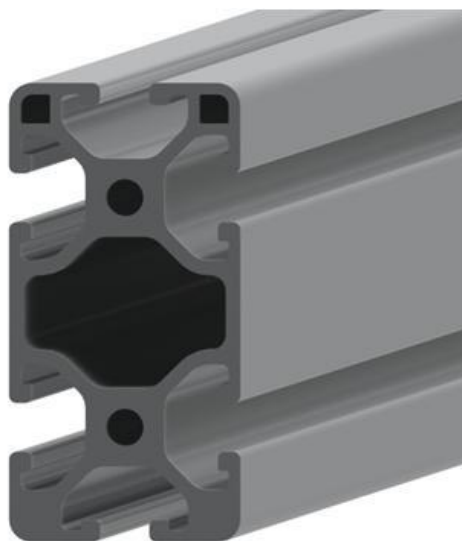

Datasheet

Profile 6 30x60 light

RS Article no.: 7613296 & 7613290

ENGLISH

Profile:	30mm x 60mm
Groove size:	6mm
Profile Length:	2000mm or 3000mm
No. of grooves:	6
Material:	Anodized Aluminium

Moment of inertia	I_x	20.84 cm ⁴
Section modulus	W_x	6.95 cm ³
Mass	G	1.19 kg/m
Profile groove		6 mm
Packing Unit	PU	8 pcs.

Technical data strut profiles

EN AW - 6063	DIN EN 573
Anodizing	E6EV1

RS Article no.	40 Character Description	Profile Length
7613296	Profile 6 60x30 light 2m	2000mm
7613290	Profile 6 60x30 light 3m	3000mm