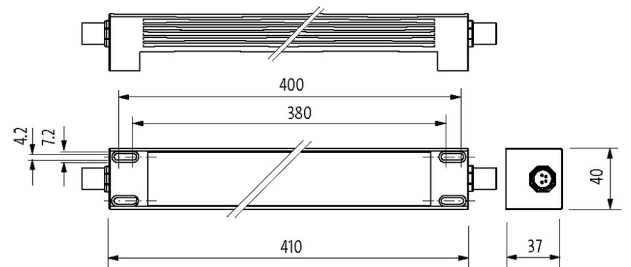

Modlight Illumix Classic Line C12W

LED machine lamp, IP67, 24VDC, 2xM12 connection

Modlight Illumix Classic Line C

12 W

expandability

[Link to Product](#)

Illustration

stay connected

Product may differ from Image

Approvals

Technical Data

Operating voltage	24 V DC (21.6...27.6 V DC)
Input current	12 W
Connection	M12 (male)
No. of poles	4-pole
Coding	A-coded
Light color	Daylight white, approx. 5500 K
Color reproduction (Ra)	> 80
Luminaire light current	approx. 1260 lm
Luminaire light yield	approx. 105 lm/W
Lighting angle	> 120°

General data

Relative humidity	5...95%
Protection	IP67
Safety class	III
Mounting method	rotatable
Screw head-Ø	max. 12 mm/M5
Dimensions H×W×D	37×410×40 mm (1.46×16.14×1.57 in)
Temperature range	-30...+50 °C
Material (housing)	Anodized aluminum
Material (light cover)	diffuse single-pane safety glass (ESG), 4 mm
Installation altitude	Operation up to 2 000 m
Vibration stress	2...9 Hz/10 mm; 9...200 Hz/3 g
Shock load	50 g, 11 ms