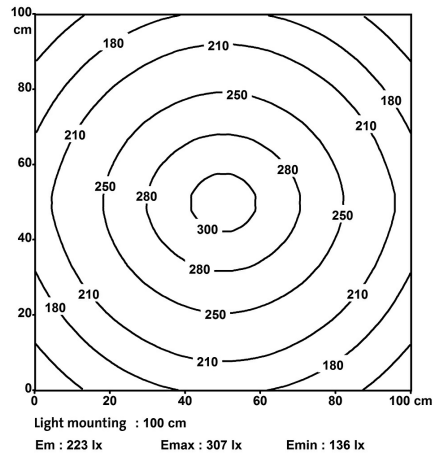

Modlight Illumix Classic Line C12W

LED machine lamp, IP67, 24VDC, 2xM12 connection

Modlight Illumix Classic Line C

12 W

expandability

[Link to Product](#)

Illustration

stay connected

Product may differ from Image

Approvals

Technical Data

Operating voltage	24 V DC (21.6...27.6 V DC)
Input current	12 W
Connection	M12 (male)
No. of poles	4-pole
Coding	A-coded
Light color	Daylight white, approx. 5500 K
Color reproduction (Ra)	> 80
Luminaire light current	approx. 1260 lm
Luminaire light yield	approx. 105 lm/W
Lighting angle	> 120°

General data

Relative humidity	5...95%
Protection	IP67
Safety class	III
Mounting method	rotatable
Screw head-Ø	max. 12 mm/M5
Dimensions H×W×D	37×410×40 mm (1.46×16.14×1.57 in)
Temperature range	-30...+50 °C
Material (housing)	Anodized aluminum
Material (light cover)	diffuse single-pane safety glass (ESG), 4 mm
Installation altitude	Operation up to 2 000 m
Vibration stress	2...9 Hz/10 mm; 9...200 Hz/3 g
Shock load	50 g, 11 ms