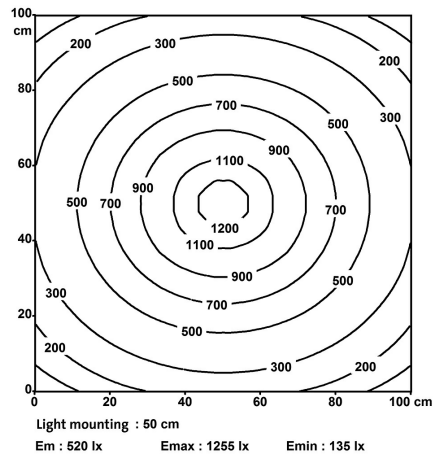

Modlight Illumix Classic Line C12W

LED machine lamp, IP67, 24VDC, 2xM12 connection

Modlight Illumix Classic Line C

12 W

expandability

[Link to Product](#)

Illustration

stay connected

Product may differ from Image

Approvals

Technical Data

Operating voltage	24 V DC (21.6...27.6 V DC)
Input current	12 W
Connection	M12 (male)
No. of poles	4-pole
Coding	A-coded
Light color	Daylight white, approx. 5500 K
Color reproduction (Ra)	> 80
Luminaire light current	approx. 1260 lm
Luminaire light yield	approx. 105 lm/W
Lighting angle	> 120°

General data

Relative humidity	5...95%
Protection	IP67
Safety class	III
Mounting method	rotatable
Screw head-Ø	max. 12 mm/M5
Dimensions H×W×D	37×410×40 mm (1.46×16.14×1.57 in)
Temperature range	-30...+50 °C
Material (housing)	Anodized aluminum
Material (light cover)	diffuse single-pane safety glass (ESG), 4 mm
Installation altitude	Operation up to 2 000 m
Vibration stress	2...9 Hz/10 mm; 9...200 Hz/3 g
Shock load	50 g, 11 ms