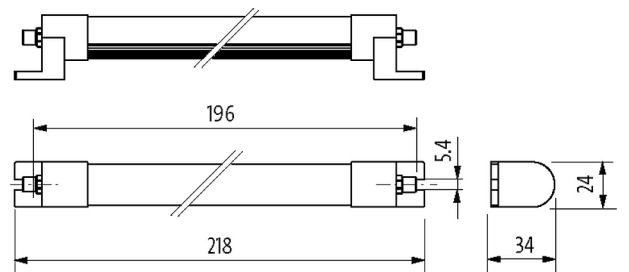

Modlight Illumix Slim Line C4W

LED machine lamp, IP54, 24VDC, 2xM8 connection

Modlight Illumix Slim Line C

4 W

expandability

[Link to Product](#)

Illustration

stay connected

Light mounting: 100 cm
 Em: 77 lx Emax: 102 lx Emin: 50 lx

Light mounting: 50 cm
 Em: 146 lx Emax: 328 lx Emin: 50 lx

Product may differ from Image

Approvals

Technical Data

Operating voltage	24 V DC (21.6...27.6 V DC)
Input current	4 W
Connection	M8 (male)
No. of poles	4-pole
Coding	A-coded
Light color	Daylight white, approx. 5500 K
Color reproduction (Ra)	> 80
Luminaire light current	approx. 420 lm
Luminaire light yield	approx. 105 lm/W
Lighting angle	> 120°

General data

Relative humidity	5...95%
Protection	IP54
Safety class	III
Mounting method	rotatable
Screw head-Ø	max. 12 mm/M5
Dimensions H×W×D	34×218×24 mm (1.34×8.58×0.94 in)
Temperature range	-30...+50 °C
Material (housing)	Anodized aluminum
Material (light cover)	Diffuse polystyrene (PS)
Installation altitude	Operation up to 2 000 m
Vibration stress	2...9 Hz/10 mm; 9...200 Hz/3 g
Shock load	50 g, 11 ms