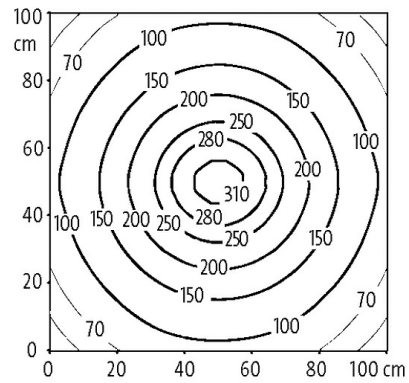

Light mounting: 100 cm
 Em: 77 lx Emax: 102 lx Emin: 50 lx

Light mounting: 50 cm
 Em: 146 lx Emax: 328 lx Emin: 50 lx

Product may differ from Image

Approvals

Technical Data

Operating voltage	24 V DC (21.6...27.6 V DC)
Input current	4 W
Connection	M8 (male)
No. of poles	4-pole
Coding	A-coded
Light color	Daylight white, approx. 5500 K
Color reproduction (Ra)	> 80
Luminaire light current	approx. 420 lm
Luminaire light yield	approx. 105 lm/W
Lighting angle	> 120°

General data

Relative humidity	5...95%
Protection	IP54
Safety class	III
Mounting method	rotatable
Screw head-Ø	max. 12 mm/M5
Dimensions H×W×D	34×218×24 mm (1.34×8.58×0.94 in)
Temperature range	-30...+50 °C
Material (housing)	Anodized aluminum
Material (light cover)	Diffuse polystyrene (PS)
Installation altitude	Operation up to 2 000 m
Vibration stress	2...9 Hz/10 mm; 9...200 Hz/3 g
Shock load	50 g, 11 ms