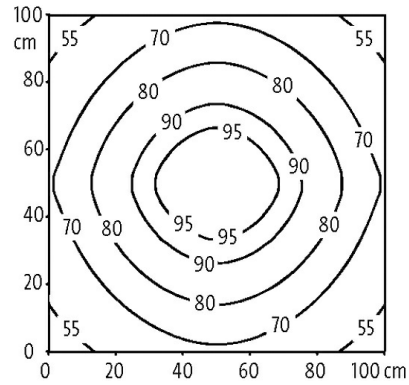

Light mounting: 100 cm
 Em: 77 lx Emax: 102 lx Emin: 50 lx

Light mounting: 50 cm
 Em: 146 lx Emax: 328 lx Emin: 50 lx

Product may differ from Image

Approvals

Technical Data

Operating voltage	24 V DC (21.6...27.6 V DC)
Input current	4 W
Connection	M8 (male)
No. of poles	4-pole
Coding	A-coded
Light color	Daylight white, approx. 5500 K
Color reproduction (Ra)	> 80
Luminaire light current	approx. 420 lm
Luminaire light yield	approx. 105 lm/W
Lighting angle	> 120°

General data

Relative humidity	5...95%
Protection	IP54
Safety class	III
Mounting method	rotatable
Screw head-Ø	max. 12 mm/M5
Dimensions H×W×D	34×218×24 mm (1.34×8.58×0.94 in)
Temperature range	-30...+50 °C
Material (housing)	Anodized aluminum
Material (light cover)	Diffuse polystyrene (PS)
Installation altitude	Operation up to 2 000 m
Vibration stress	2...9 Hz/10 mm; 9...200 Hz/3 g
Shock load	50 g, 11 ms