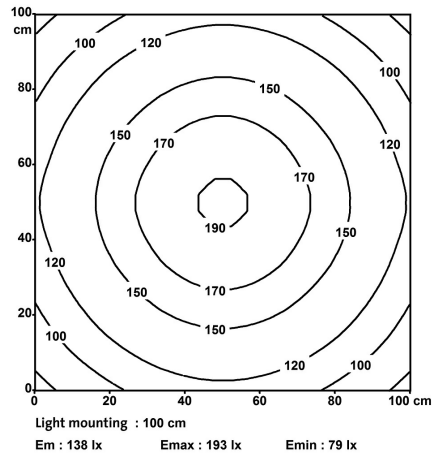

Modlight Illumix Classic Line C6W

LED machine lamp, IP67, 24VDC, 2xM12 connection

Modlight Illumix Classic Line C

6 W

expandability

[Link to Product](#)

Illustration

stay connected

Product may differ from Image

Approvals

Technical Data

Operating voltage	24 V DC (21.6...27.6 V DC)
Input current	6 W
Connection	M12 (male)
No. of poles	4-pole
Coding	A-coded
Light color	Daylight white, approx. 5500 K
Color reproduction (Ra)	> 80
Luminaire light current	approx. 630 lm
Luminaire light yield	approx. 105 lm/W
Lighting angle	> 120°

General data

Relative humidity	5...95%
Protection	IP67
Safety class	III
Mounting method	rotatable
Screw head-Ø	max. 12 mm/M5
Dimensions H×W×D	37×235×40 mm (1.46×9.25×1.57 in)
Temperature range	-30...+50 °C
Material (housing)	Anodized aluminum
Material (light cover)	diffuse single-pane safety glass (ESG), 4 mm
Installation altitude	Operation up to 2 000 m
Vibration stress	2...9 Hz/10 mm; 9...200 Hz/3 g
Shock load	50 g, 11 ms