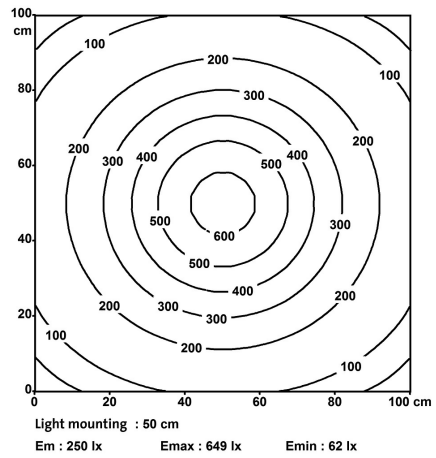

Modlight Illumix Classic Line C6W

LED machine lamp, IP67, 24VDC, 2xM12 connection

Modlight Illumix Classic Line C

6 W

expandability

[Link to Product](#)

Illustration

stay connected

Product may differ from Image

Approvals

Technical Data

Operating voltage	24 V DC (21.6...27.6 V DC)
Input current	6 W
Connection	M12 (male)
No. of poles	4-pole
Coding	A-coded
Light color	Daylight white, approx. 5500 K
Color reproduction (Ra)	> 80
Luminaire light current	approx. 630 lm
Luminaire light yield	approx. 105 lm/W
Lighting angle	> 120°

General data

Relative humidity	5...95%
Protection	IP67
Safety class	III
Mounting method	rotatable
Screw head-Ø	max. 12 mm/M5
Dimensions H×W×D	37×235×40 mm (1.46×9.25×1.57 in)
Temperature range	-30...+50 °C
Material (housing)	Anodized aluminum
Material (light cover)	diffuse single-pane safety glass (ESG), 4 mm
Installation altitude	Operation up to 2 000 m
Vibration stress	2...9 Hz/10 mm; 9...200 Hz/3 g
Shock load	50 g, 11 ms