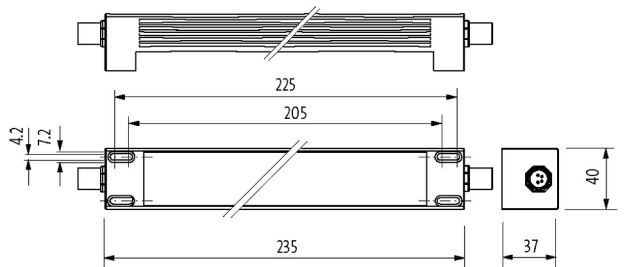

Modlight Illumix Classic Line C6W

LED machine lamp, IP67, 24VDC, 2xM12 connection

Modlight Illumix Classic Line C

6 W

expandability

[Link to Product](#)

Illustration

stay connected

Product may differ from Image

Approvals

Technical Data

Operating voltage	24 V DC (21.6...27.6 V DC)
Input current	6 W
Connection	M12 (male)
No. of poles	4-pole
Coding	A-coded
Light color	Daylight white, approx. 5500 K
Color reproduction (Ra)	> 80
Luminaire light current	approx. 630 lm
Luminaire light yield	approx. 105 lm/W
Lighting angle	> 120°

General data

Relative humidity	5...95%
Protection	IP67
Safety class	III
Mounting method	rotatable
Screw head-Ø	max. 12 mm/M5
Dimensions H×W×D	37×235×40 mm (1.46×9.25×1.57 in)
Temperature range	-30...+50 °C
Material (housing)	Anodized aluminum
Material (light cover)	diffuse single-pane safety glass (ESG), 4 mm
Installation altitude	Operation up to 2 000 m
Vibration stress	2...9 Hz/10 mm; 9...200 Hz/3 g
Shock load	50 g, 11 ms