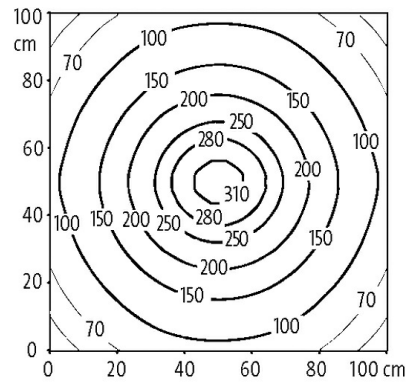

Modlight Illumix Slim Line 4W

LED machine lamp, IP54, 24VDC, M8 connection

Modlight Illumix Slim Line
4 W

[Link to Product](#)

Illustration

stay connected

Light mounting: 100 cm
 Em: 77 lx Emax: 102 lx Emin: 50 lx

Light mounting: 50 cm
 Em: 146 lx Emax: 328 lx Emin: 50 lx

Product may differ from Image

Approvals

Technical Data

Operating voltage	24 V DC (21.6...27.6 V DC)
Input current	4 W
Connection	M8 (male)
No. of poles	4-pole
Coding	A-coded
Light color	Daylight white, approx. 5500 K
Color reproduction (Ra)	> 80
Luminaire light current	approx. 420 lm
Luminaire light yield	approx. 105 lm/W
Lighting angle	> 120°

General data

Relative humidity	5...95%
Protection	IP54
Safety class	III
Mounting method	rotatable
Screw head-Ø	max. 12 mm/M5
Dimensions H×W×D	34×218×24 mm (1.34×8.58×0.94 in)
Temperature range	-30...+50 °C
Material (housing)	Anodized aluminum
Material (light cover)	Diffuse polystyrene (PS)
Installation altitude	Operation up to 2 000 m
Vibration stress	2...9 Hz/10 mm; 9...200 Hz/3 g
Shock load	50 g, 11 ms