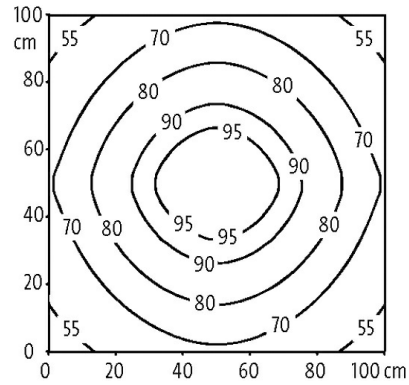

Modlight Illumix Slim Line 4W

LED machine lamp, IP54, 24VDC, M8 connection

Modlight Illumix Slim Line
4 W

[Link to Product](#)

Illustration

stay connected

Light mounting: 100 cm
 Em: 77 lx Emax: 102 lx Emin: 50 lx

Light mounting: 50 cm
 Em: 146 lx Emax: 328 lx Emin: 50 lx

Product may differ from Image

Approvals

Technical Data

Operating voltage	24 V DC (21.6...27.6 V DC)
Input current	4 W
Connection	M8 (male)
No. of poles	4-pole
Coding	A-coded
Light color	Daylight white, approx. 5500 K
Color reproduction (Ra)	> 80
Luminaire light current	approx. 420 lm
Luminaire light yield	approx. 105 lm/W
Lighting angle	> 120°

General data

Relative humidity	5...95%
Protection	IP54
Safety class	III
Mounting method	rotatable
Screw head-Ø	max. 12 mm/M5
Dimensions H×W×D	34×218×24 mm (1.34×8.58×0.94 in)
Temperature range	-30...+50 °C
Material (housing)	Anodized aluminum
Material (light cover)	Diffuse polystyrene (PS)
Installation altitude	Operation up to 2 000 m
Vibration stress	2...9 Hz/10 mm; 9...200 Hz/3 g
Shock load	50 g, 11 ms