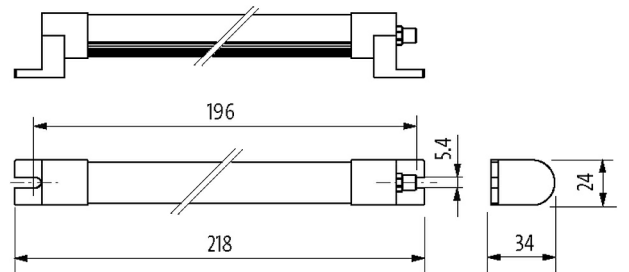

Modlight Illumix Slim Line 4W

LED machine lamp, IP54, 24VDC, M8 connection

Modlight Illumix Slim Line
4 W

[Link to Product](#)

Illustration

stay connected

Light mounting: 100 cm
 Em: 77 lx Emax: 102 lx Emin: 50 lx

Light mounting: 50 cm
 Em: 146 lx Emax: 328 lx Emin: 50 lx

Product may differ from Image

Approvals

Technical Data

Operating voltage	24 V DC (21.6...27.6 V DC)
Input current	4 W
Connection	M8 (male)
No. of poles	4-pole
Coding	A-coded
Light color	Daylight white, approx. 5500 K
Color reproduction (Ra)	> 80
Luminaire light current	approx. 420 lm
Luminaire light yield	approx. 105 lm/W
Lighting angle	> 120°

General data

Relative humidity	5...95%
Protection	IP54
Safety class	III
Mounting method	rotatable
Screw head-Ø	max. 12 mm/M5
Dimensions H×W×D	34×218×24 mm (1.34×8.58×0.94 in)
Temperature range	-30...+50 °C
Material (housing)	Anodized aluminum
Material (light cover)	Diffuse polystyrene (PS)
Installation altitude	Operation up to 2 000 m
Vibration stress	2...9 Hz/10 mm; 9...200 Hz/3 g
Shock load	50 g, 11 ms