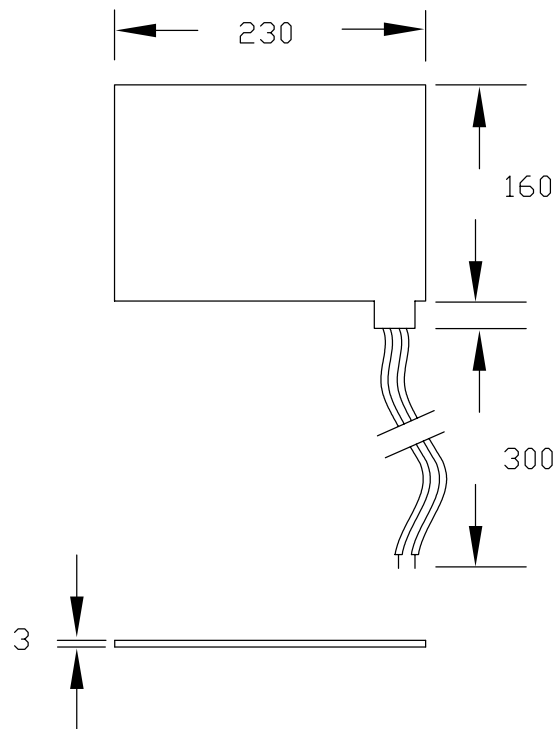

ENGLISH

Datasheet

Stock No: 9184766

RS Pro Small pressure mat, 230x160x3mm high sensitivity

Specifications

- Normally open
- 16Kg over 50mm² actuation pressure
- Maximum switching voltage 25 V/DC
- Maximum switching current 0.25 Amps DC (Resistive)
- Carry current Max 0.25 Amps DC (Resistive)
- Maximum power 10 W/VA
- Ingress protection IP64 (Not waterproof)
- Contact resistance 1 Ohm (typical)
- Operating temperature -10° to +70° Celsius
- Seem welded PVC material
- 0.22mm² black PVC insulated cable