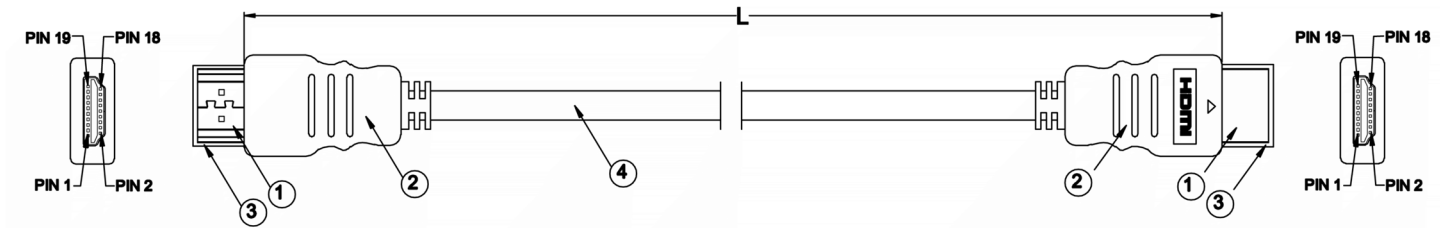

## RS PRO 3 mtr HDMI M-M High Speed with Ethernet Cable Black

Stock number: 182-8474

EN

The RSPRO 3 metre male to male HDMI HS+E cable has a black PVC jack and an outer diameter of 6mm. The connectors have a gold flash covering to prevent corrosion and come with dust caps to protect the connectors while not in use. The connector hoods are also made of black PVC with a small foot print of 19.44mm wide and 11mm high.

4	CABLE SPEC:(0.254mmCCS*1Pair+0.254mmCCS D.W.+AL+MY)*5+0.254mmCCS*4C+0.254mmCCS D.W.+AL+16*6*0.12mmAL-Mg Braiding)*1C O.D:6.0mm BLACK PVC JACKET
3	Plastic Cap
2	PVC - BLACK
1	HDMI Plug - Gold Plated

RoHS / REACH / CE