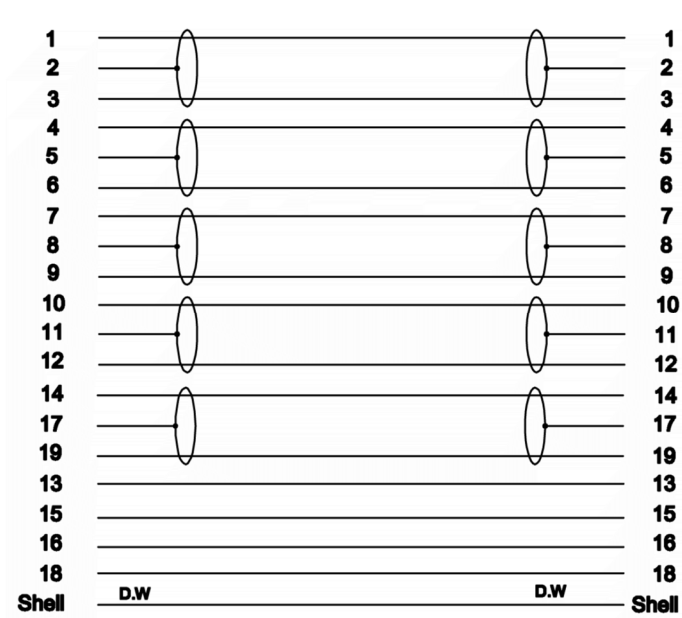

## RS PRO 3 mtr HDMI M-M High Speed with Ethernet Cable Black

Stock number: 182-8474

EN

The RSPRO 3 metre male to male HDMI HS+E cable has a black PVC jack and an outer diameter of 6mm. The connectors have a gold flash covering to prevent corrosion and come with dust caps to protect the connectors while not in use. The connector hoods are also made of black PVC with a small foot print of 19.44mm wide and 11mm high.