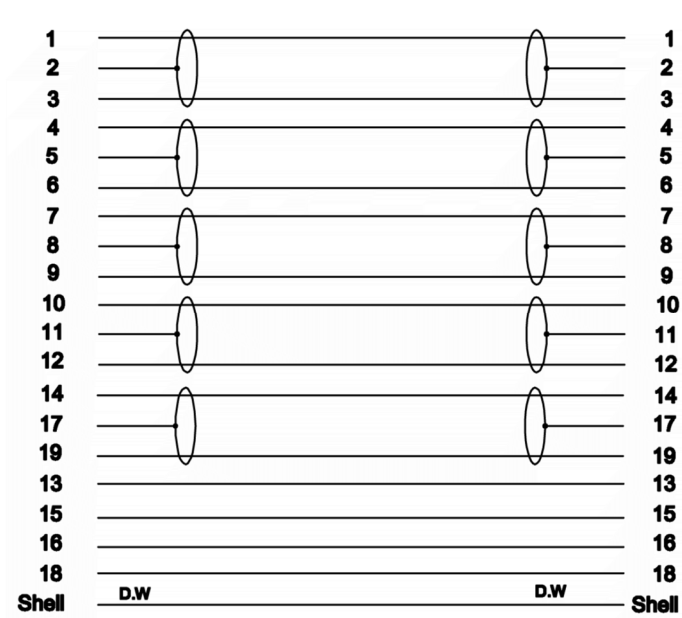

## RS PRO 1 mtr HDMI M-M High Speed with Ethernet Cable Black

Stock number: 182-8472

EN

The RSPRO 1 metre male to male HDMI HS+E cable has a black PVC jack and an outer diameter of 6mm. The connectors have a gold flash covering to prevent corrosion and come with dust caps to protect the connectors while not in use. The connector hoods are also made of black PVC with a small foot print of 19.44mm wide and 11mm high.