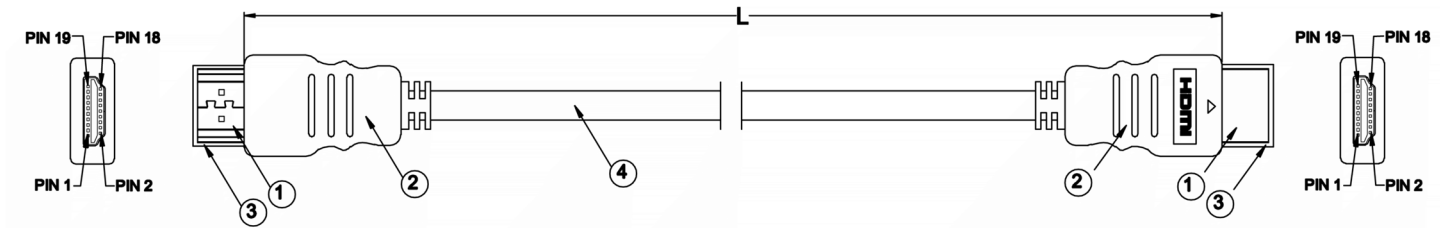

## RS PRO 1 mtr HDMI M-M High Speed with Ethernet Cable Black

Stock number: 182-8472

EN

The RSPRO 1 metre male to male HDMI HS+E cable has a black PVC jack and an outer diameter of 6mm. The connectors have a gold flash covering to prevent corrosion and come with dust caps to protect the connectors while not in use. The connector hoods are also made of black PVC with a small foot print of 19.44mm wide and 11mm high.

4	CABLE SPEC:(0.254mmCCS*1Pair+0.254mmCCS D.W.+AL+MY)*5+0.254mmCCS*4C+0.254mmCCS D.W.+AL+16*6*0.12mmAL-Mg Braiding)*1C O.D:6.0mm BLACK PVC JACKET
3	Plastic Cap
2	PVC - BLACK
1	HDMI Plug - Gold Plated

RoHS / REACH / CE