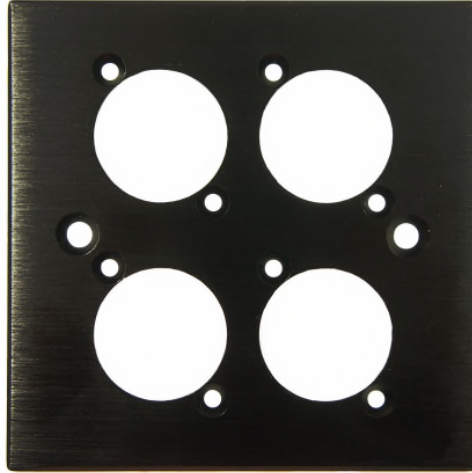

# 4 WAY FACEPLATE

A brushed aluminium faceplate with mounting holes for 4 connectors. Supplied with or without logo. Finish is black colour.

**RS30500** - 4 WAY FACEPLATE - PLAIN