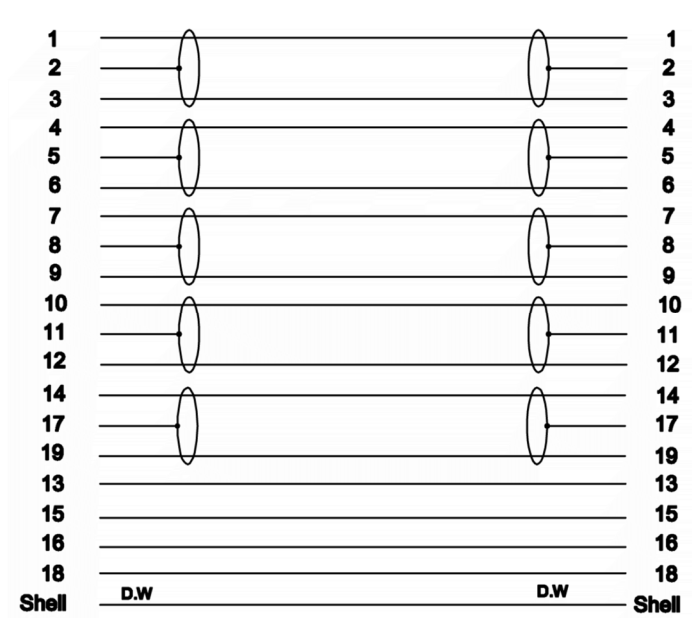

Datasheet

RS PRO 5 mtr HDMI M-M High Speed with Ethernet Cable Black

Stock number: 182-8475

EN

The RSPRO 5 metre male to male HDMI HS+E cable has a black PVC jack and an outer diameter of 6mm. The connectors have a gold flash covering to prevent corrosion and come with dust caps to protect the connectors while not in use. The connector hoods are also made of black PVC with a small foot print of 19.44mm wide and 11mm high.

4	CABLE SPEC:(0.254mmCCS*1Pair+0.254mmCCS D.W.+AL+MY)*5+0.254mmCCS*4C+0.254mmCCS D.W.+AL+16*6*0.12mmAL-Mg Braiding)*1C O.D:6.0mm BLACK PVC JACKET
3	Plastic Cap
2	PVC - BLACK
1	HDMI Plug - Gold Plated

RoHS / REACH / CE