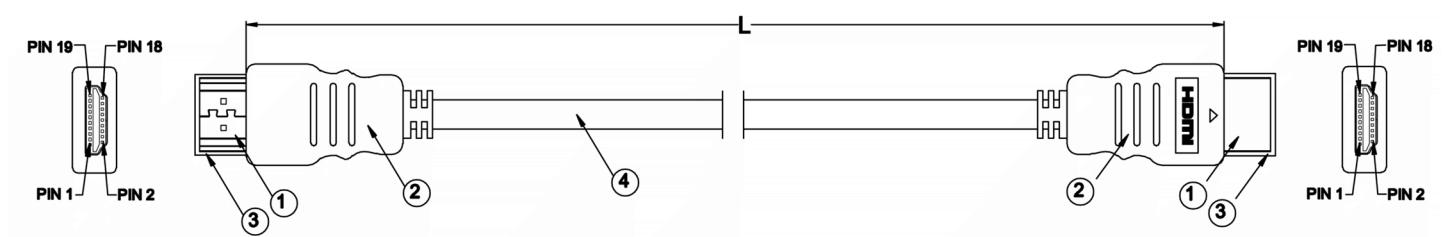

Datasheet

RS PRO 5 mtr HDMI M-M High Speed with Ethernet Cable Black

Stock number: 182-8475

EN

The RSPRO 5 metre male to male HDMI HS+E cable has a black PVC jack and an outer diameter of 6mm. The connectors have a gold flash covering to prevent corrosion and come with dust caps to protect the connectors while not in use. The connector hoods are also made of black PVC with a small foot print of 19.44mm wide and 11mm high.

4	CABLE SPEC:(0.254mmCCS*1Pair+0.254mmCCS D.W.+AL+MY)*5+0.254mmCCS*4C+0.254mmCCS D.W.+AL+16*6*0.12mmAL-Mg Braiding)*1C O.D:6.0mm BLACK PVC JACKET
3	Plastic Cap
2	PVC - BLACK
1	HDMI Plug - Gold Plated

RoHS / REACH / CE