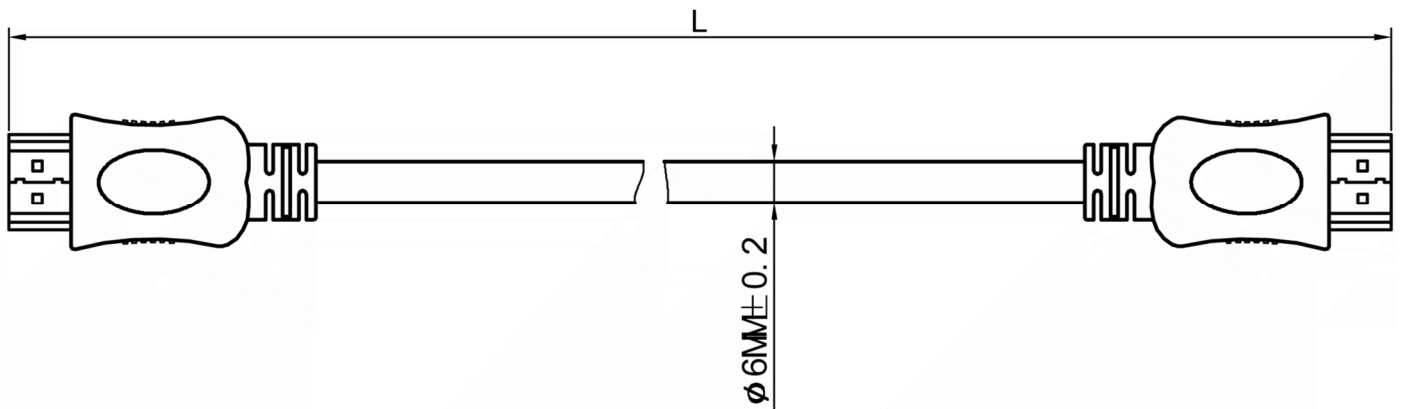

Datasheet

RS PRO 0.5mtr HDMI M-M High Speed with Ethernet Cable - White

Stock number: 182-5804

EN

The RSPRO 0.5 metre male to male HDMI cable which has a white PVC jack and an outer diameter of 6mm. The connectors have a gold flash covering to prevent corrosion.

The connector hoods are also made of white PVC with a small foot print of 19.44mm wide and 11mm high, and have a strain relief to prevent the jacket splitting around the boot.

HDMI is possibly the most common display connection on the market which can be found on devices ranging from PC's, Bluray players, games consoles and more.

1. CABLE: 30AWG[(0.254MM BC*1P+FAM)*5PCS +0.254MM BC*5C+AL+0.254MM BC+PVC6.0MM]
OUTER JACKET BLACK IN COLOR OD:6.0MM±0.2mm
2. HOOD: MOLDING TYPE,BLACK IN COLOR
3. CABLE ELECTRICAL TEST:
100% OPEN SHORT & MISS WIRE TEST.
4. PACKING: 1PC/POLYBAG