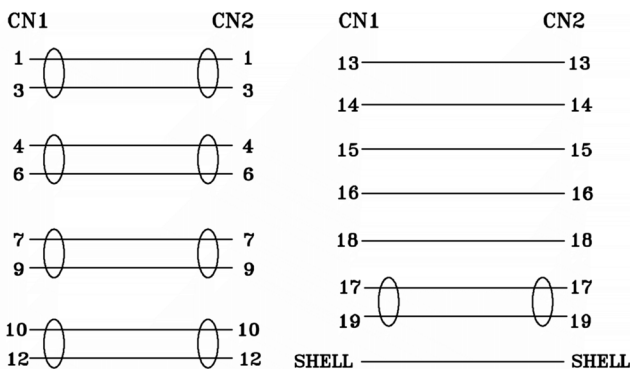

Datasheet

RS PRO 0.5mtr HDMI M-M High Speed with Ethernet Cable - White

Stock number: 182-5804

EN

The RSPRO 0.5 metre male to male HDMI cable which has a white PVC jack and an outer diameter of 6mm. The connectors have a gold flash covering to prevent corrosion.

The connector hoods are also made of white PVC with a small foot print of 19.44mm wide and 11mm high, and have a strain relief to prevent the jacket splitting around the boot.

HDMI is possibly the most common display connection on the market which can be found on devices ranging from PC's, Bluray players, games consoles and more.

1. CABLE: 30AWG[(0.254MM BC*1P+FAM)*5PCS +0.254MM BC*5C+AL+0.254MM BC+PVC6.0MM]
OUTER JACKET BLACK IN COLOR OD:6.0MM±0.2mm
2. HOOD: MOLDING TYPE,BLACK IN COLOR
3. CABLE ELECTRICAL TEST:
100% OPEN SHORT & MISS WIRE TEST.
4. PACKING: 1PC/POLYBAG