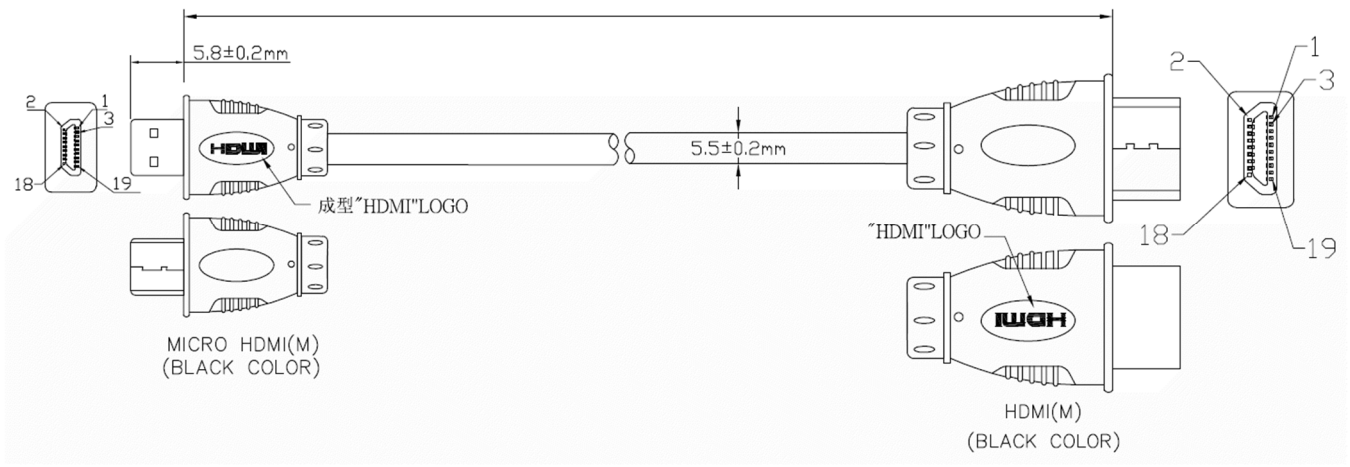

Datasheet

RS PRO 1mtr HDMI Type D (Micro) Male to HDMI Male High Speed with Ethernet Cable

Stock number: 186-3031

EN

The RSPRO 1 metre HDMI type D male to HDMI male cable which has a black PVC jack and an outer diameter of 5.5mm. The connectors have a gold flash covering to prevent corrosion.

The connector hoods are also made of black PVC.

HDMI is possibly the most common display connection on the market which can be found on devices ranging from PC's, Bluray players, games consoles and more. Micro HDMI, not to be confused with mini HDMI, is most commonly found on mobile device.

HDMI(M)	1	3	2	4	6	5	7	9	8	10	12	11	14	19	17	13	15	16	18	64
Micro HDMI	3	5	4	6	8	7	9	11	10	12	14	13	2	1	16	15	17	18	19	64
	PAIR		Drain	PAIR		Drain	PAIR		Drain	PAIR		Drain	PAIR		Drain	32AWG				Drain

- CABLE: 32AWG,UL20276,AL+B-Foil,[(#32*1P+D+FAM)*5PCS+#32*4C]+AM+B, BLACK COLOR,OD=5.5mm,PVC JACKET(Conductor: BC)(D: 30# CCS).
- LENGTH
- CONNECTORS: HDMI19P(M)*1PCS,MICRO HDMI19P(M)(BLACK INSULATOR).(镀金头).
- MOLD:MOLDING TYPE.
- CONTACTS