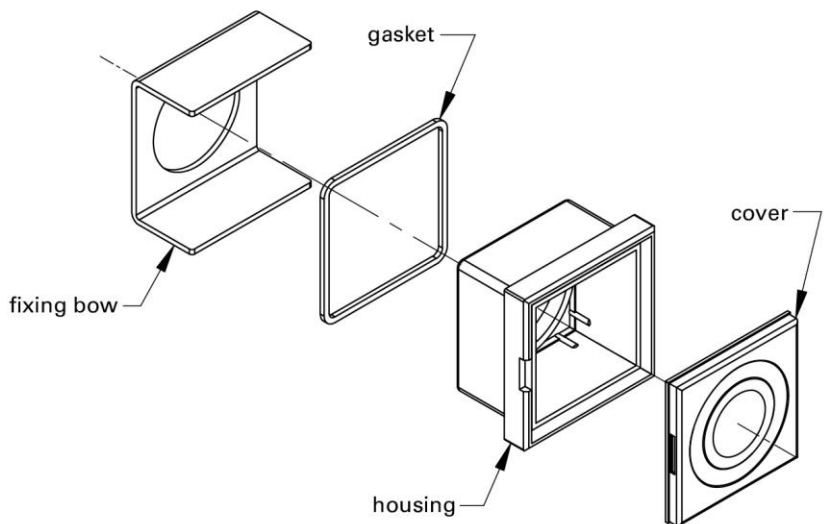

ENGLISH

Product Datasheet

ADA16 Spray cover

Switch 16mm pushbutton cover flush

Product Specifications:

Material	Cover	Sillicon rubber
	Base	Plastic
	Fixing bow	Staninless steel
	Gasket	Rubber
Mounting hole	21x21 mm (Flush mounted)	
Optics	Transparent	

RoHS
Compliant

Mounting Hole