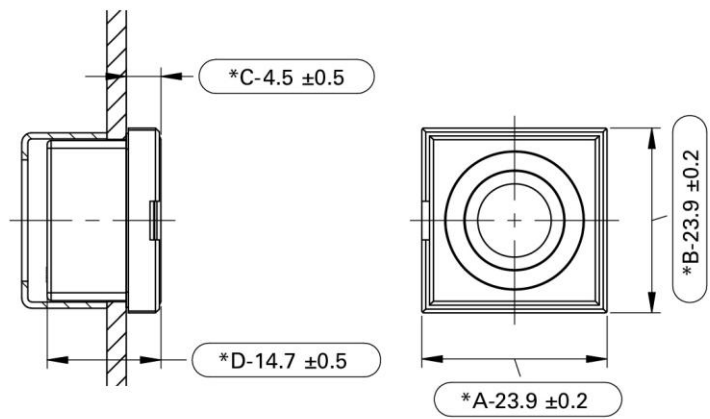

ENGLISH

Product Datasheet

ADA16 Spray cover

Switch 16mm pushbutton cover flush

Product Specifications:

Material	Cover	Sillicon rubber
	Base	Plastic
	Fixing bow	Staninless steel
	Gasket	Rubber
Mounting hole	21x21 mm (Flush mounted)	
Optics	Transparent	

RoHS
Compliant

Mounting Hole