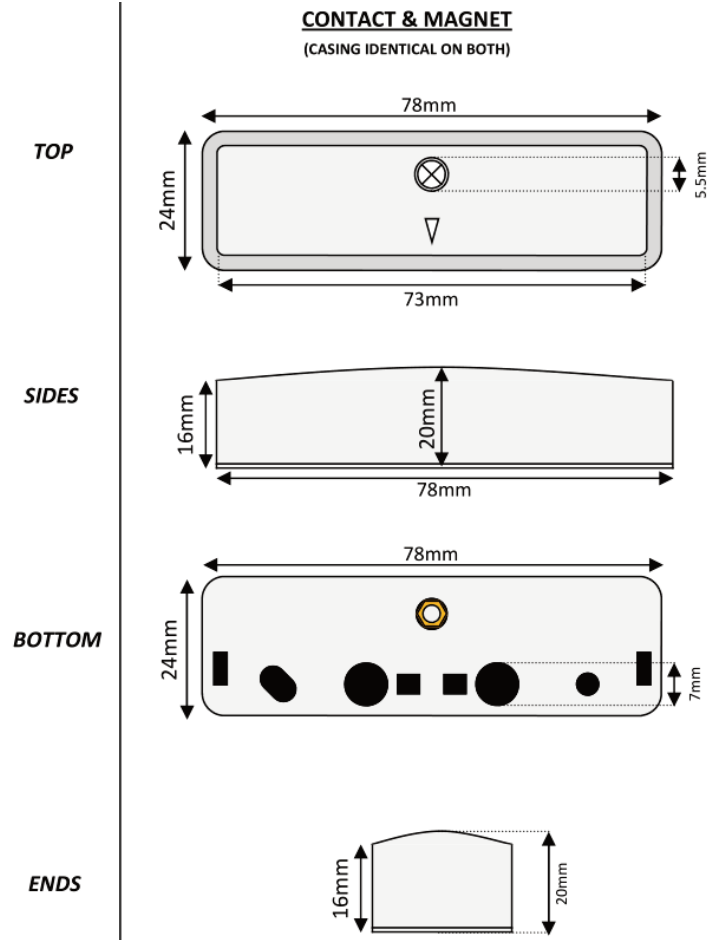

## RS Pro Grade 3 Surface alarm contact

### Specifications

- Magnetic interference detection
- Built in anti tamper switch
- Interchangeable resistors to suit most alarm panels
- Spacer and mounting screws included
- Supervised end of line
- Can be fitted in a shared zone