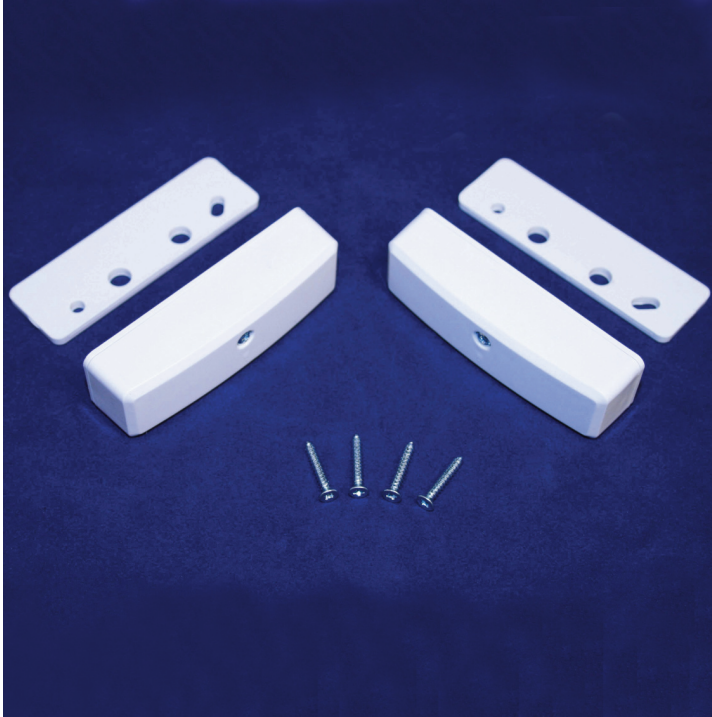

## RS Pro Grade 3 Surface alarm contact

### Specifications

- Magnetic interference detection
- Built in anti tamper switch
- Interchangeable resistors to suit most alarm panels
- Spacer and mounting screws included
- Supervised end of line
- Can be fitted in a shared zone