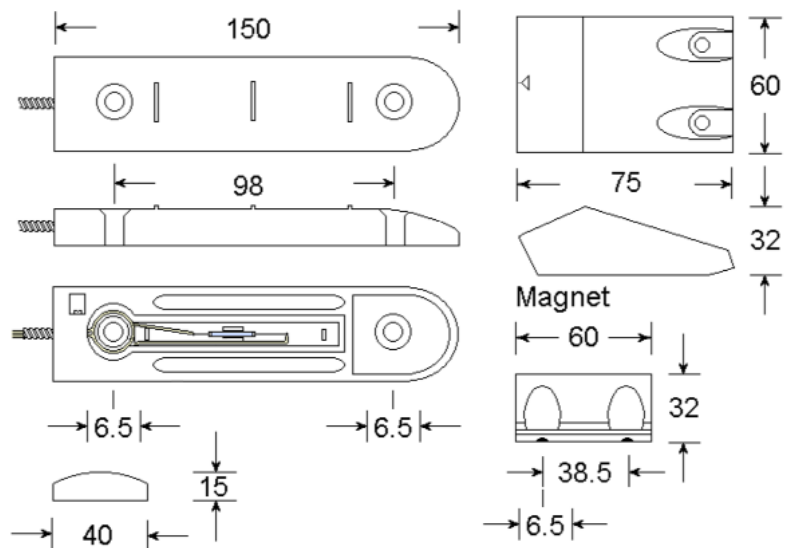

ENGLISH

Datasheet

Stock No: 9184719

RS Pro Grade 3 Roller shutter alarm contact

Specifications

- Dual contact EOL
- Reed based magnetic interference protection
- Maximum switching voltage 15 V DC
- Maximum switching current 0.5 Amps
- Tamper protection
- Supervised EOL zone protection
- 35mm Operating gap
- Adjustable resistance value through wire combination
- Operating temperature -40°to +50°Celsius
- 1 metre Armoured cable
- Cast Aluminium housing