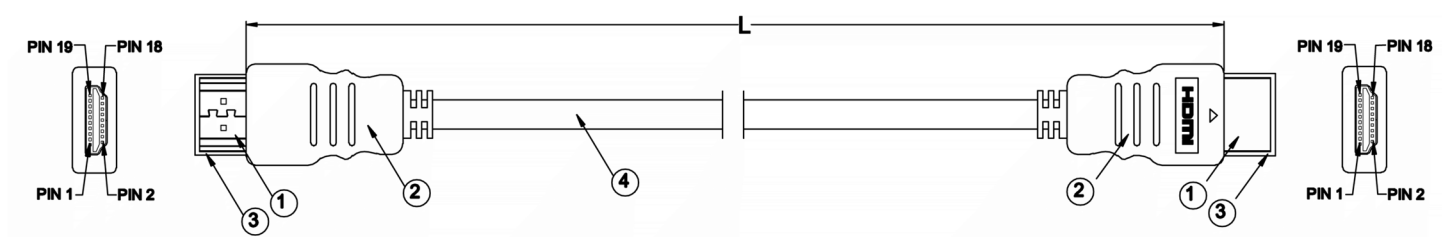

Datasheet

RS PRO 2 mtr HDMI M-M High Speed with Ethernet Cable Black

Stock number: 182-8473

EN

The RSPRO 2 metre male to male HDMI HS+E cable has a black PVC jack and an outer diameter of 6mm. The connectors have a gold flash covering to prevent corrosion and come with dust caps to protect the connectors while not in use. The connector hoods are also made of black PVC with a small foot print of 19.44mm wide and 11mm high.

4	CABLE SPEC:(0.254mmCCS*1Pair+0.254mmCCS D.W.+AL+MY)*5+0.254mmCCS*4C+0.254mmCCS D.W.+AL+16*6*0.12mmAL-Mg Braiding)*1C O.D:6.0mm BLACK PVC JACKET
3	Plastic Cap
2	PVC - BLACK
1	HDMI Plug - Gold Plated

RoHS / REACH / CE