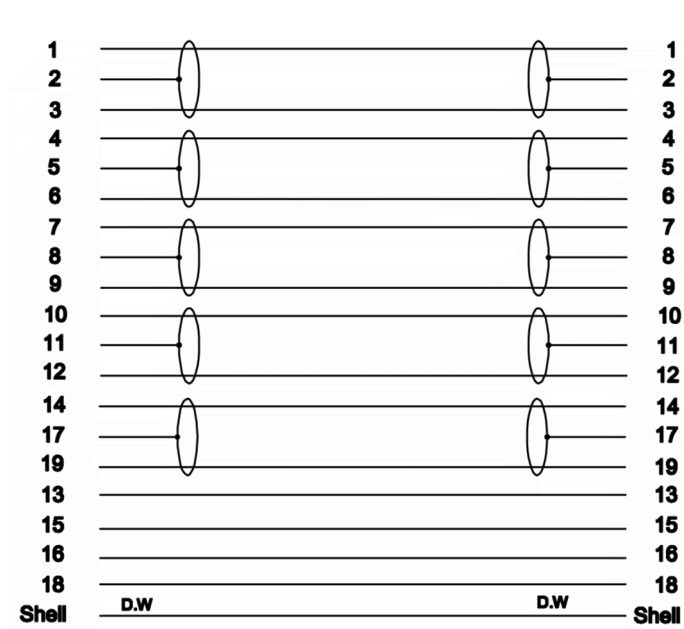

Datasheet

RS PRO 2 mtr HDMI M-M High Speed with Ethernet Cable Black

Stock number: 182-8473

EN

The RSPRO 2 metre male to male HDMI HS+E cable has a black PVC jack and an outer diameter of 6mm. The connectors have a gold flash covering to prevent corrosion and come with dust caps to protect the connectors while not in use. The connector hoods are also made of black PVC with a small foot print of 19.44mm wide and 11mm high.

4	CABLE SPEC:(0.254mmCCS*1Pair+0.254mmCCS D.W.+AL+MY)*5+0.254mmCCS*4C+0.254mmCCS D.W.+AL+16*6*0.12mmAL-Mg Braiding)*1C O.D:6.0mm BLACK PVC JACKET
3	Plastic Cap
2	PVC - BLACK
1	HDMI Plug - Gold Plated

RoHS / REACH / CE