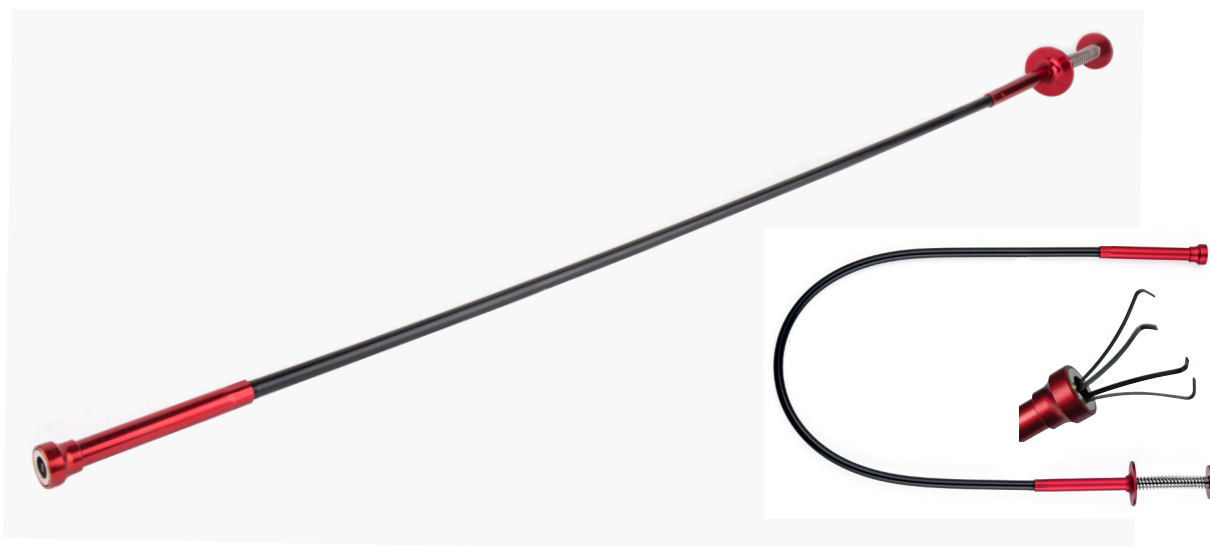

Datasheet

RS Pro Magnetic Pick-Up and Claw Tool (Flexible Shaft)

EN

Product feature:

- Expandable/retractable claw and pickup magnet in one tool
- Claw control by handle
- Flexible shaft

RS CODE NO	CODE NO		L mm	
1829800	R16-700RS	500	700	116