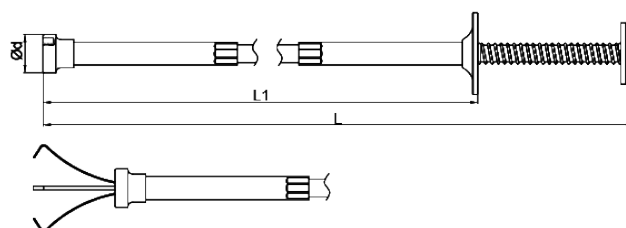

Datasheet

RS Pro Magnetic Pick-Up and Claw Tool (Flexible Shaft)

EN

Product feature:

- Expandable/retractable claw and pickup magnet in one tool
- Claw control by handle
- Flexible shaft

RS CODE NO	CODE NO		L mm	
1829800	R16-700RS	500	700	116