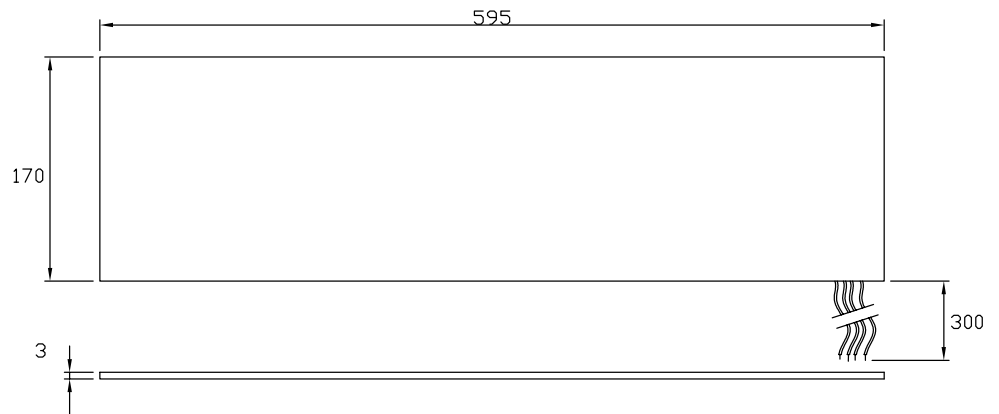

ENGLISH

Datasheet

Stock No: 9184756

RS Pro Small pressure mat, 595x170x3mm high sensitivity

Specifications

- Normally open
- 25Kg over 50mm² actuation pressure
- Maximum switching voltage 25 V/DC
- Maximum switching current 0.25 Amps DC (Resistive)
- Carry current Max 0.25 Amps DC (Resistive)
- Maximum power 10 W/VA
- Ingress protection IP64 (Not waterproof)
- Contact resistance 1 Ohm (typical)
- Operating temperature -10° to +70° Celsius
- Seem welded PVC material
- 0.22mm² black PVC insulated cable