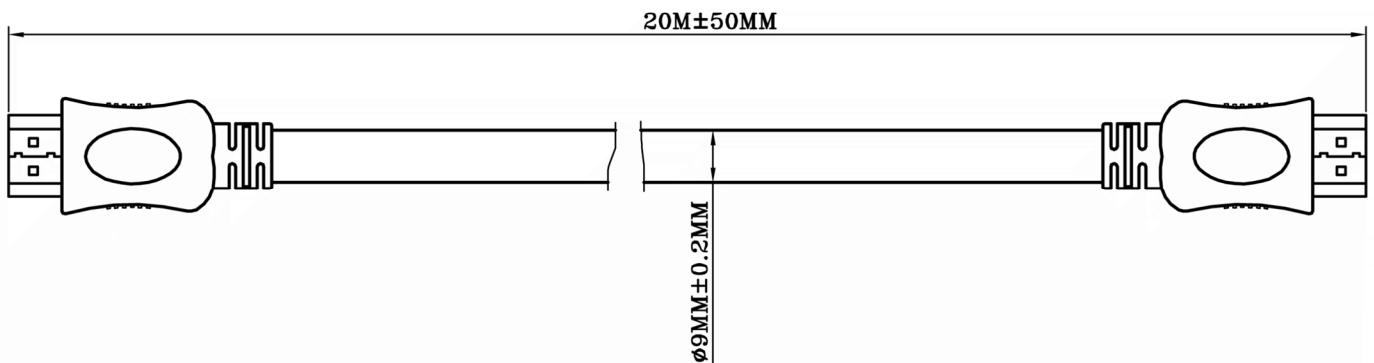

### RS PRO 20mtr HDMI M-M High Speed with Ethernet Cable - White

Stock number: 182-8513

EN

The RSPRO 20 metre male to male HDMI cable which has a white PVC jack and an outer diameter of 7mm. The connectors have a gold flash covering to prevent corrosion.

The connector hoods are also made of white PVC with a small foot print of 19.44mm wide and 11mm high, and have a strain relief to prevent the jacket splitting around the boot.

HDMI is possibly the most common display connection on the market which can be found on devices ranging from PC's, Bluray players, games consoles and more.

1. CABLE: 24\*28AWG[(0.5MM BC\*1P+0.3MM BC+FAM)\*5PCS +0.3MM BC\*4C+AL+128/0.12ALMG+0.3MM BC+PVC9MM]  
OUTER JACKET BLACK IN COLOR OD:9MM±0.2mm
2. HOOD: MOLDING TYPE, BLACK IN COLOR
3. CABLE ELECTRICAL TEST:  
100% OPEN SHORT & MISS WIRE TEST.
4. PACKING: 1PC/POLYBAG