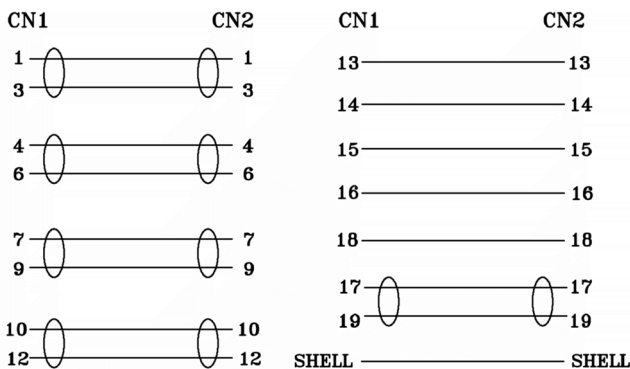

### RS PRO 20mtr HDMI M-M High Speed with Ethernet Cable - White

Stock number: 182-8513

EN

The RSPRO 20 metre male to male HDMI cable which has a white PVC jack and an outer diameter of 7mm. The connectors have a gold flash covering to prevent corrosion.

The connector hoods are also made of white PVC with a small foot print of 19.44mm wide and 11mm high, and have a strain relief to prevent the jacket splitting around the boot.

HDMI is possibly the most common display connection on the market which can be found on devices ranging from PC's, Bluray players, games consoles and more.