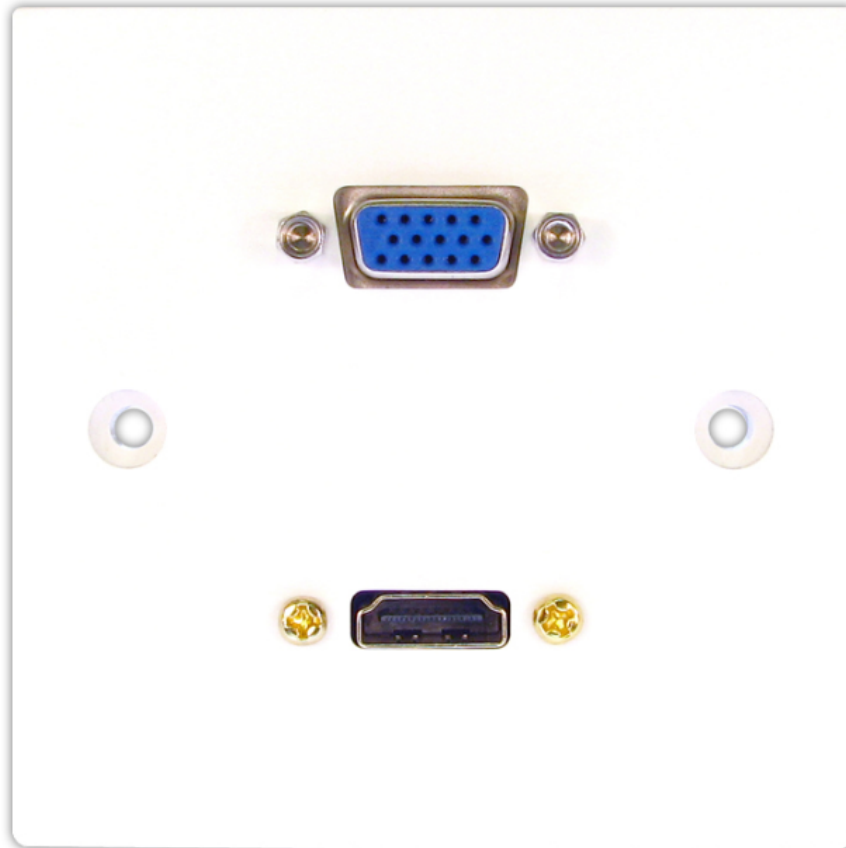

Datasheet 919-4016, 919-4025, 919-4028, 919-4022,
Stock No: 919-4031, 919-4034

RS Pro HDMI & VGA Face Plate

Available as Stub, 5 m, 7 m, 10 m, 15 m, 20 m,

Single Faceplates with HDMI and VGA connector. The faceplate comes with female connectors on the front and male connectors on the other end of the cable.