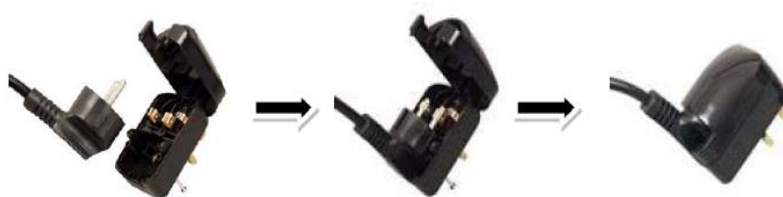

# RS Pro 230V Heavy Duty Staple Nail Gun

RS Stock No: 134-0388

## Feature and Benefits

- GS approved
- Compact and light weight
- Soft grip for safe and comfortable handling
- With charge level indicator during charging
- With battery level indicator during use
- Easy to load staple magazine
- Include a convertor (VDE to BS)
- Contact -firing safety nozzle
- Power switch protected
- Impact control
- 2M VDE power cord

## Accessories:

- 200 x 25mm staples+200 x 25mm nails
- Include a convertor (VDE to BS)