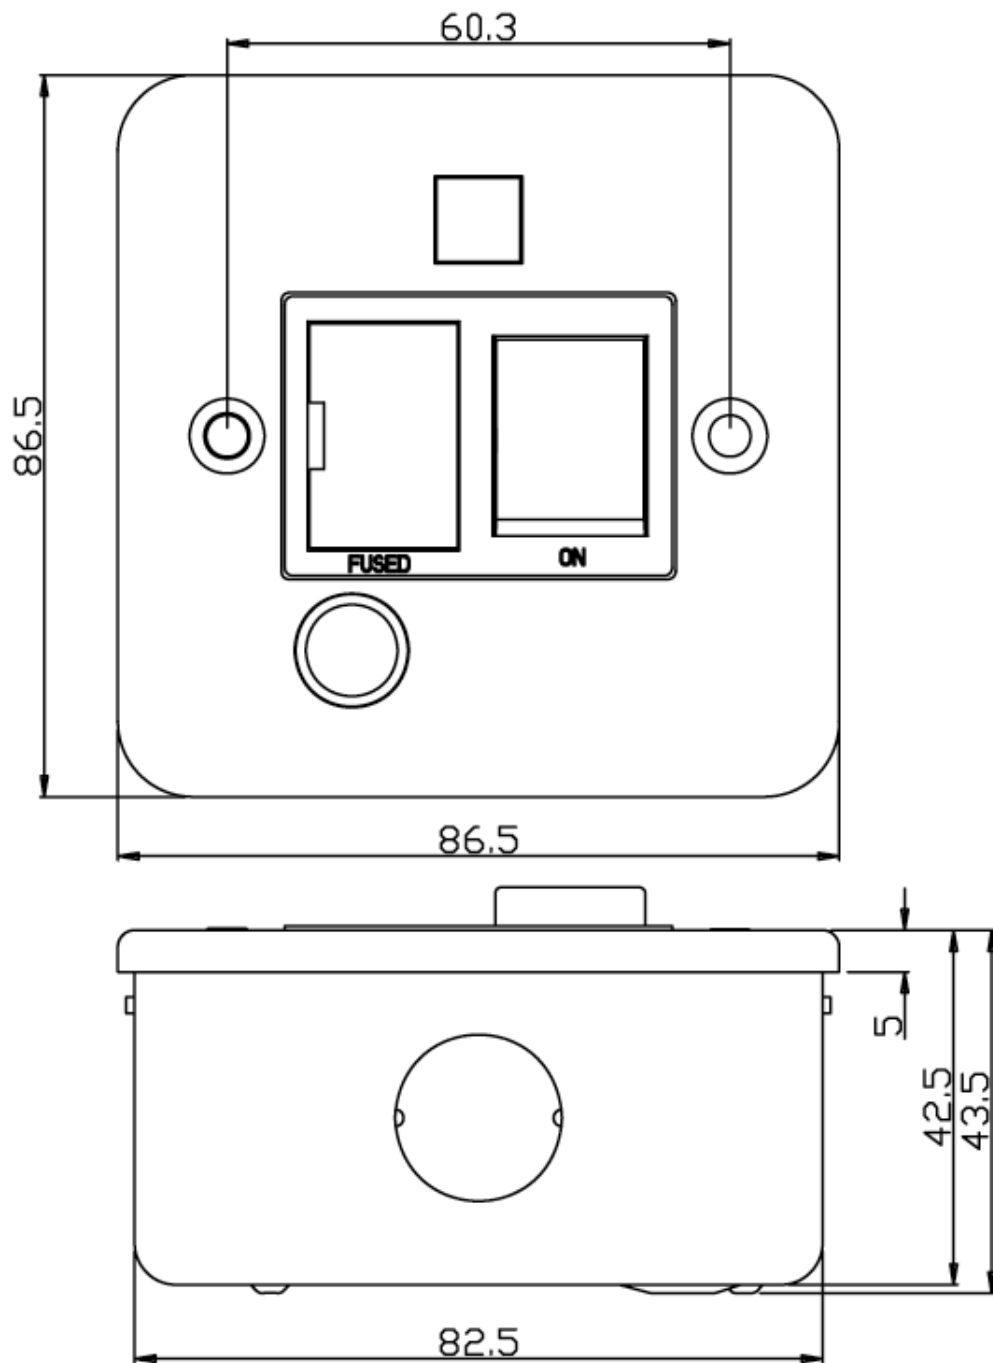

Datasheet

RS Fused Connection Unit

RS Stock No: **135-1003**

Product Details

This 1 Gang Switched Fused Connection Unit with Flex Outlet & Neon operates on a voltage rating of 250 VAC and a current rating of 13A.

Standard Compliance

- BS1363-4

ENGLISH

Specifications:

Depth	43.5 mm
Length	86.5 mm
Maximum AC Voltage	250 V AC
Maximum Current	13 A
Push Button Actuation	OFF-ON
Push Button Marking	ON
Width	86.5 mm
Standards Met	BS1363-4; ASTA Approved

1G SWITCHED FUSED CONNECTION UNIT WITH FLEX OUTLET AND NEON

RS Stock No.: 135-1003