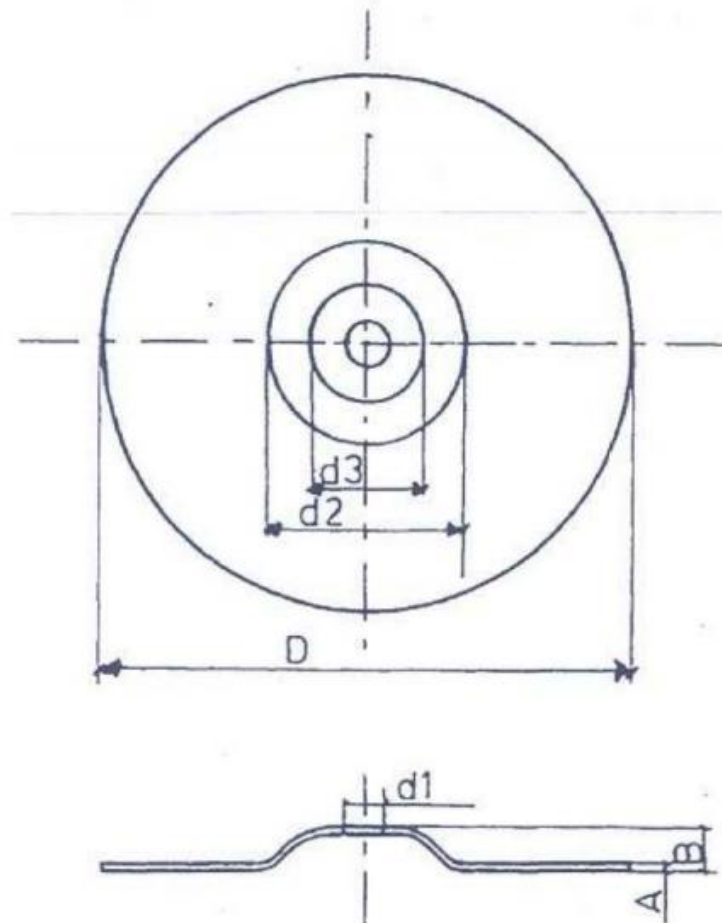

## Mounting Disc Mounting Kits For Use With Toroidal Transformer

RS Stock number [671-9202](#)

### Specifications:

Toroidal transformers mounting disc.

Large metal washer with recessed centre to accept head of mounting bolt.

Material: MS-CRCA (mild steel, cold rolled cold annealing)

Plating: Zinc plating – Blue passivation. (appearance is white colour)

**Dimensions (mm):**

RS Part No.	Alternate Reference	Description	D ±0.2	d1 ±0.2	d2 ±0.2	d3 ±0.2	A ±0.1	B ±0.1
671-9205	107000	Metal Disc 50x6x0.7	50	6.5	19.5	14.0	0.7	5.0
671-9208	107002	Metal Disc 70x6x1.2	70	6.5	31.0	15.0	1.2	5.0
671-9202	107003	Metal Disc 90x6x1.2	90	6.5	38.0	19.5	1.2	7.0