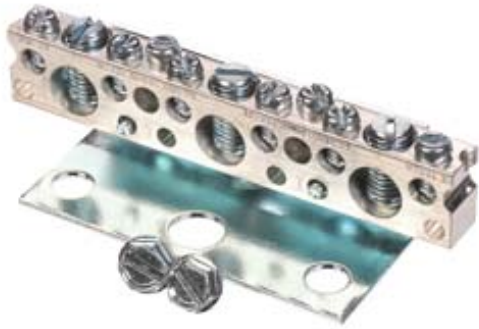

Siemens Low Voltage Residential Specialty Load Centers:
Miscellaneous Grounding bars (Al/Cu). Large connectors rated for
(one connectors rated for (one 3-1/2 IN. Connectors: 8 small and 3
large.

Suitability for operation	Residential
Model	
Product brand name	Siemens
Product sub brand name	Load Centers
Mechanical Design	
Depth [in]	241.536 in
last modified:	10/29/2019