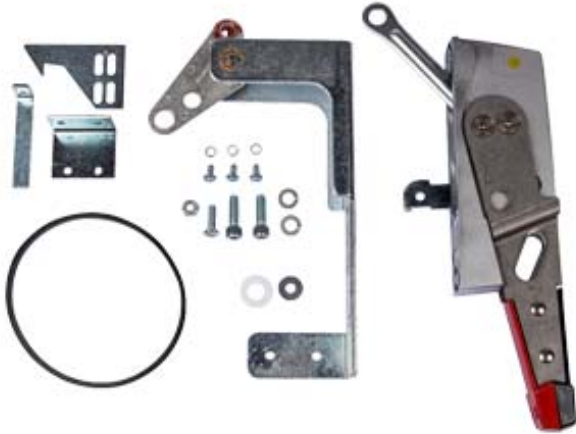

accessory for VL150XUL, VL250UL (CG frame FG frame) Max Flex operator, complete incl. op. mech., lever and Bowden cable (length=0.9m)