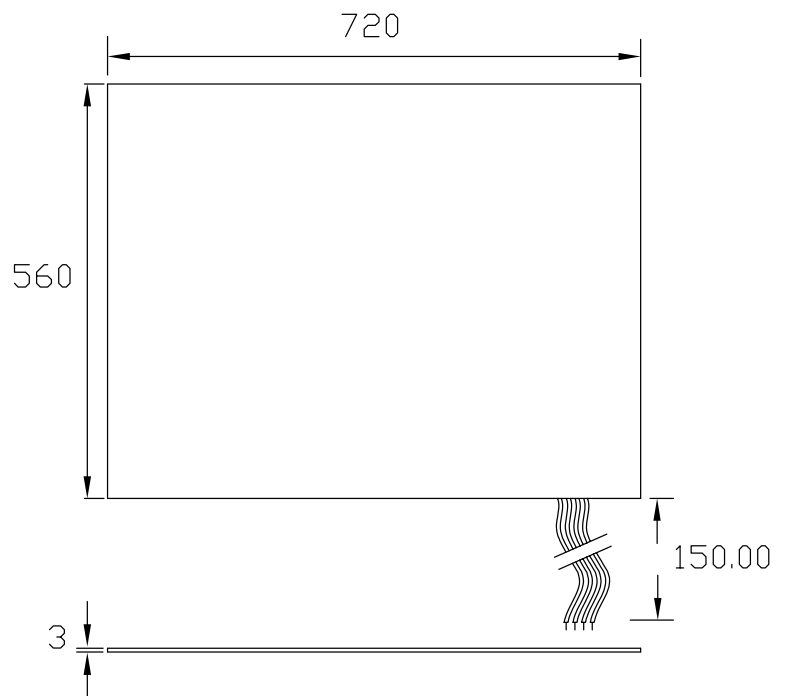

ENGLISH

Datasheet

**Stock No: 9184769**

**RS Pro Large pressure mat, 720 x 560 x 3mm**

### Specifications

- Normally open with supervisory loop
- 25Kg over 50mm<sup>2</sup> actuation pressure
- Maximum switching voltage 25 V/DC
- Maximum switching current 0.25 Amps DC (Resistive)
- Carry current Max 0.25 Amps DC (Resistive)
- Maximum power 10 W/VA
- Ingress protection IP64 (Not waterproof)
- Contact resistance 1 Ohm (typical)
- Operating temperature -10° to +70° Celsius
- Seem welded PVC material
- 0.22mm<sup>2</sup> black PVC insulated cable