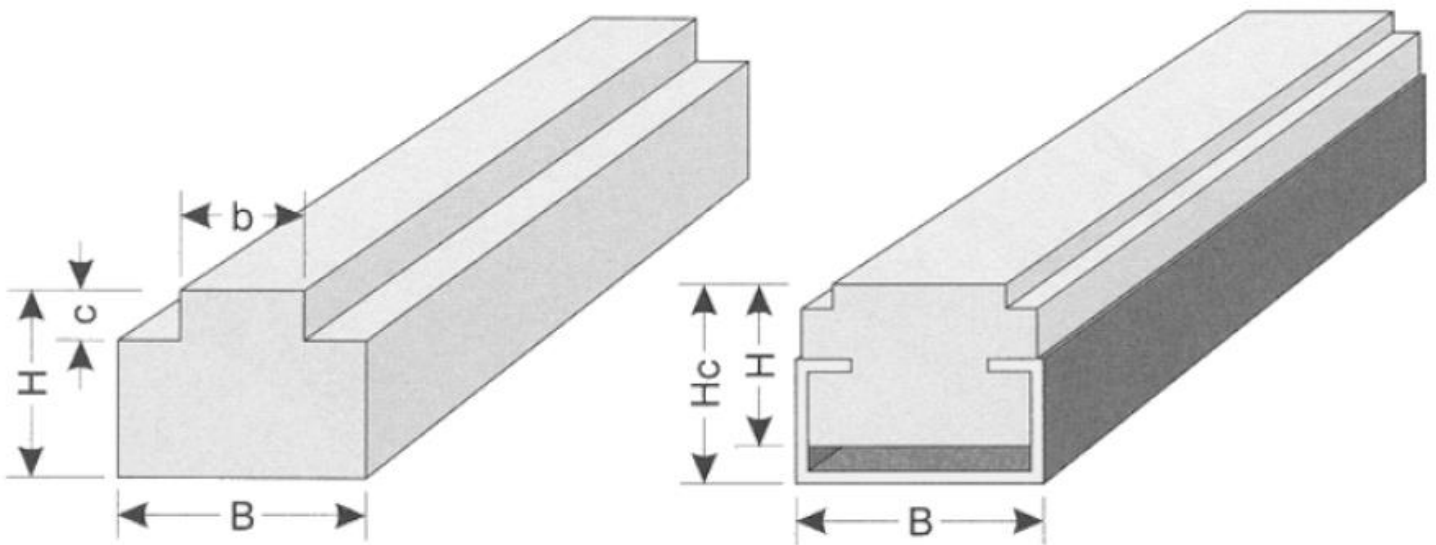

Datasheet

RS Pro Simplex Chain Guides

With or without C profile in UHMWPe (green) for horizontal chain runs

| Plain Type | b | B | c | Common Dims. | |
|----------------|------|----|-----|--------------|----|
| | | | | Pitch | H |
| 1465475 | 5.5 | 15 | 1.5 | 3/8" x 7/32" | 10 |
| 1465476 | 7.5 | 20 | 2.2 | 1/2" x 5/16" | 10 |
| 1465477 | 9.3 | 20 | 2.6 | 5/8" x 3/8" | 15 |
| 1465478 | 11.3 | 25 | 2.4 | 3/4" x 7/16" | 15 |
| 1465479 | 16.5 | 40 | 4.3 | 1" x 17 mm | 15 |
| C Profile Type | | B | | | Hc |
| 1465480 | | 20 | | 3/4" x 7/16" | 15 |
| 1465481 | | 17 | | 1/2" x 5/16" | 17 |
| 1465482 | | 17 | | 5/8" x 3/8" | 17 |