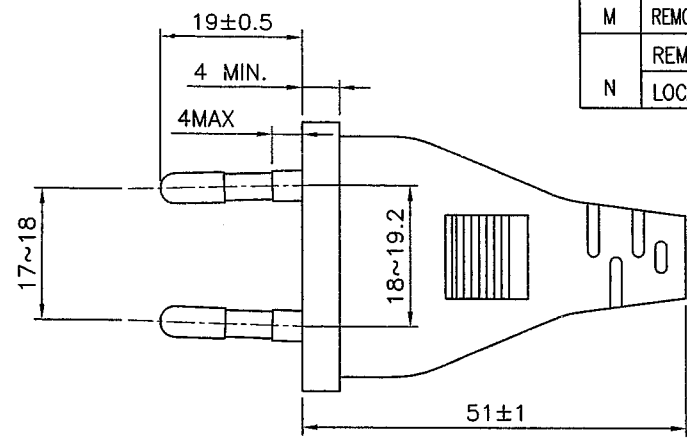

APPROVED SOURCE FOR CABLE

1. VOLEX (BAO HING/TONG YUAN).

NOTES :

1. ALL DIMENSIONS IN mm.
2. THE CORD SHALL COMPLY WITH EN 50525-2-11.
3. THE MOLDED PLUG SHALL COMPLY WITH SPECIFICATION EN 50075.
4. LABEL DETAILS :
REFER TO LABEL DRAWING NO. : VL-0538.
5. THIS PART CAN BE MANUFACTURED AT ANY LOCATION WHICH HAS SAFETY APPROVAL.

TITLE : EUROPEAN POWER SUPPLY CORD (PB FR) SCALE : N.T.S.

CUSTOMER : VPE/RS COMPONENTS PAGE : 1/1

CUSTOMER PART NUMBER : 6266593 ISSUE

Reference Number : 142708/25 (HG07-035-14) 001

SALES : QA : ENGRG : CHECKED BY : DRAWN BY :

REV.	DESCRIPTION	DATE
	UPDATE FORMAT AS SHOWN.	
M	REMOVE THE CLOSED FACTORY FROM MANU.LOCATION MARK.	03/11/06
	REMOVE THE CLOSED FACTORY FROM MANU.	
N	LOCATION MARK.	20/07/09

MARKING DETAILS

NOTES :

- 1.) ALL DIMENSIONS IN mm.
- 2.) X - CAVITY NO.(OPTIONAL)
- 3.) XXX - MANUFACTURING LOCATION.