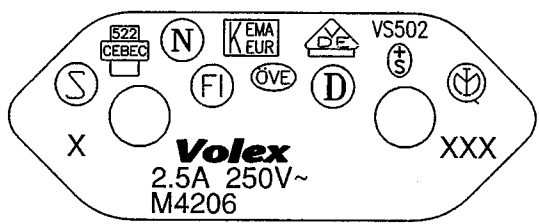

REV.	DESCRIPTION	DATE
	UPDATE FORMAT AS SHOWN.	
M	REMOVE THE CLOSED FACTORY FROM MANU.LOCATION MARK.	03/11/06
	REMOVE THE CLOSED FACTORY FROM MANU.	
N	LOCATION MARK.	20/07/09

MARKING DETAILS