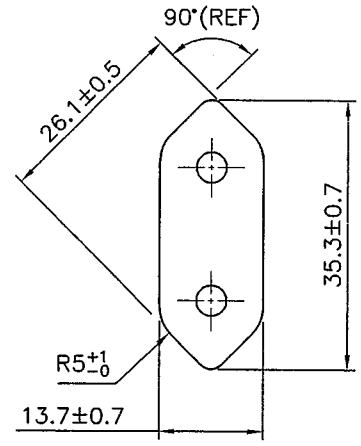

APPROVED SOURCE FOR CABLE

1. VOLEX (BAO HING/TONG YUAN).

NOTES :

1. ALL DIMENSIONS IN mm.
2. THE CORD SHALL COMPLY WITH EN 50525-2-11.
3. THE MOLDED PLUG SHALL COMPLY WITH SPECIFICATION EN 50075.
4. LABEL DETAILS :
REFER TO LABEL DRAWING NO. : VL-0538.
5. THIS PART CAN BE MANUFACTURED AT ANY LOCATION WHICH HAS SAFETY APPROVAL.

TITLE : EUROPEAN POWER SUPPLY CORD (PB FR) SCALE : N.T.S.

CUSTOMER : VPE/RS COMPONENTS PAGE : 1/1

CUSTOMER PART NUMBER : 6266593 ISSUE

Reference Number : 142708/25 (HG07-035-14) 001

SALES : QA : ENGRG : CHECKED BY : DRAWN BY :

REV.	DESCRIPTION	DATE
	UPDATE FORMAT AS SHOWN.	
M	REMOVE THE CLOSED FACTORY FROM MANU.LOCATION MARK.	03/11/06
	REMOVE THE CLOSED FACTORY FROM MANU.	
N	LOCATION MARK.	20/07/09

MARKING DETAILS

NOTES :

- 1.) ALL DIMENSIONS IN mm.
- 2.) X - CAVITY NO.(OPTIONAL)
- 3.) XXX - MANUFACTURING LOCATION.

HG	HENG GANG (CHINA)	X	DRAWN	LI XIA	20/07/09	FILE NAME :	TITLE :	
SM1	ZHONGSHAN (CHINA)	X	CHECK	<i>honzh</i>	<i>22/07/09</i>	A-PLUG/EURO/	MOLDED PLUG	
VH	HANOI (VIETNAM)	X	APPR	<i>waty</i>	<i>29/7/19</i>	GENERAL/M4206	M4206	
			REV.	N	SCALE	N.T.S.		
B	BATAM (INDONESIA)	X	REFERENCE :				<i>Volex (Asia) Pte Ltd</i>	
VC	CHENNAI (INDIA)	X	EUROPEAN APPROVAL					
MANUFACTURE LOCATION MARK (* X ' IS APPLICABLE ONLY)							<small>Confidential property of Volex. Information contained herein shall not be disclosed to others, reproduced or used for any other purposes except as authorized in writing by an authorized official of volex asia.</small>	