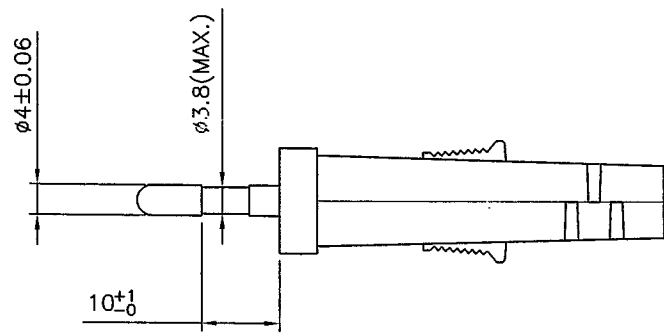

APPROVED SOURCE FOR CABLE

1. VOLEX (BAO HING/TONG YUAN).

NOTES :

1. ALL DIMENSIONS IN mm.
2. THE CORD SHALL COMPLY WITH EN 50525-2-11.
3. THE MOLDED PLUG SHALL COMPLY WITH SPECIFICATION EN 50075.
4. LABEL DETAILS :
REFER TO LABEL DRAWING NO. : VL-0538.
5. THIS PART CAN BE MANUFACTURED AT ANY LOCATION WHICH HAS SAFETY APPROVAL.

TITLE : EUROPEAN POWER SUPPLY CORD (PB FR) SCALE : N.T.S.

CUSTOMER : VPE/RS COMPONENTS PAGE : 1/1

CUSTOMER PART NUMBER : 6266593 ISSUE

Reference Number : 142708/25 (HG07-035-14) 001

SALES : QA : ENGRG : CHECKED BY : DRAWN BY :

REV.	DESCRIPTION	DATE
	UPDATE FORMAT AS SHOWN.	
M	REMOVE THE CLOSED FACTORY FROM MANU.LOCATION MARK.	03/11/06
	REMOVE THE CLOSED FACTORY FROM MANU.	
N	LOCATION MARK.	20/07/09

MARKING DETAILS

NOTES :

- 1.) ALL DIMENSIONS IN mm.
- 2.) X - CAVITY NO.(OPTIONAL)
- 3.) XXX - MANUFACTURING LOCATION.

HG	HENG GANG (CHINA)	X	DRAWN	LI XIA	20/07/09	FILE NAME :	TITLE :	
SM1	ZHONGSHAN (CHINA)	X	CHECK	<i>honzh</i>	<i>22/07/09</i>	A-PLUG/EURO/	MOLDED PLUG	
VH	HANOI (VIETNAM)	X	APPR	<i>waty</i>	<i>29/7/19</i>	GENERAL/M4206	M4206	
			REV.	N	SCALE	N.T.S.		
B	BATAM (INDONESIA)	X	REFERENCE :				<i>Volex (Asia) Pte Ltd</i>	
VC	CHENNAI (INDIA)	X	EUROPEAN APPROVAL					
MANUFACTURE LOCATION MARK (* X ' IS APPLICABLE ONLY)							<small>Confidential property of Volex. Information contained herein shall not be disclosed to others, reproduced or used for any other purposes except as authorized in writing by an authorized official of volex asia.</small>	