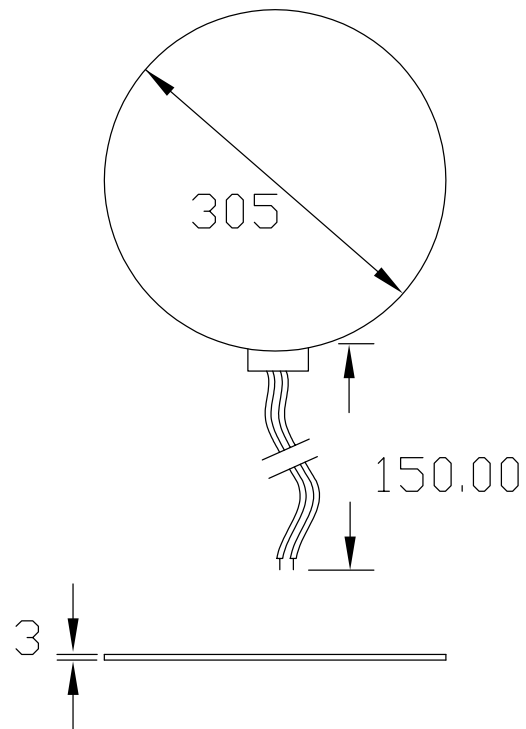

ENGLISH

Datasheet

Stock No: 9184762

RS Pro Circular disc pressure mat, 305 x 3mm

Specifications

- Normally open
- 25Kg over 50mm² actuation pressure
- Maximum switching voltage 25 V/DC
- Maximum switching current 0.25 Amps DC (Resistive)
- Carry current Max 0.25 Amps DC (Resistive)
- Maximum power 10 W/VA
- Ingress protection IP64 (Not waterproof)
- Contact resistance 1 Ohm (typical)
- Operating temperature -10° to +70° Celsius
- Seem welded PVC material
- 0.22mm² black PVC insulated cable