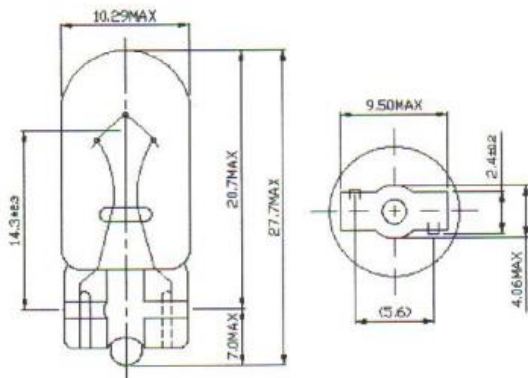

Datasheet

Wedge Filament Indicator Lamp

RS Stock number 655-9772

Dimensions: (mm)

Structure		Design Characteristics	
Bulb Type	T3 1/4 Clear	Voltage	6.3V
Bulb Diameter	10.29Max	Amperage	150mA \pm 10%
Length	27.0Max	Filament Type	Vacuum Type
Base Type	Wedge Base	Luminous Flux	4.3.Lm \pm 20%
		Life Hours	75000 Hours