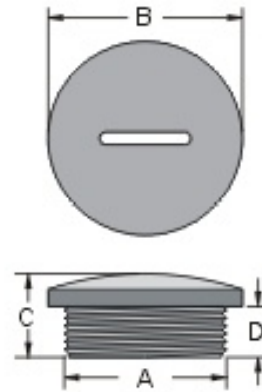

Product Datasheet

Screw Plug

- **Material: UL approved Nylon66, 94V-2**
- **METRIC THREAD**

RS Number	Color	External Thread	A	B	C	D	Packing
8659745	Black	M12x1.5	11.7	15	10	6	100
8659748		M16x1.5	15.7	20	10.5	6	
8659742		M20x1.5	19.9	24	10.5	6	
8659751		M25X1.5	24.7	29.7	12.8	7.8	
8659754		M32x1.5	31.7	36.6	13.3	7.8	50
8659758		M40x1.5	39.9	45.8	13.4	7.8	
8659767		M50x1.5	49.4	55.5	16.2	9.8	10
8659760		M63x1.5	62.4	69.3	17.5	11.8	
8659764		M12x1.5	11.7	15	10	6	
8659773		M16x1.5	15.7	20	10.5	6	
8659776	M20x1.5	19.9	24	10.5	6		
8659770	M25X1.5	24.7	29.7	12.8	7.8		
8659789	M32x1.5	31.7	36.6	13.3	7.8	50	
8659782	M40x1.5	39.9	45.8	13.4	7.8		
8659786	M50x1.5	49.4	55.5	16.2	9.8	10	
8659795	M63x1.5	62.4	69.3	17.5	11.8		