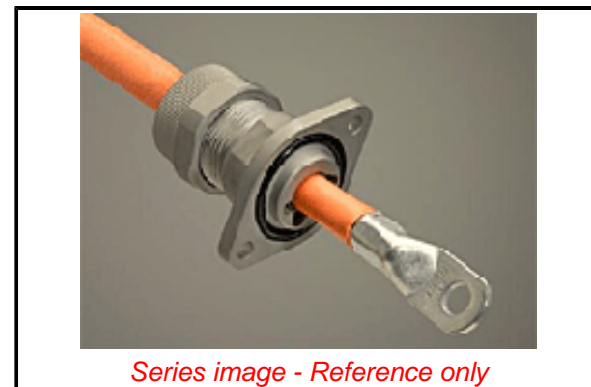

PLEASE CHECK WWW.MOLEX.COM FOR LATEST PART INFORMATION

Part Number: [1301990030](#)
Status: **Active**
Overview: MAX-LOC Plus Shielded Cord Grip Assemblies
Description: Woodhead MAX-LOC Plus Shielded Cord-Grip Assembly, 1 AWG Cable with Black HNBR O-Ring and Grommet

General

Product Family	Cable Grips
Series	130199
Exclude SD Check	Yes
Eye Type	N/A
O-Ring	Yes
Overview	MAX-LOC Plus Shielded Cord Grip Assemblies
Product Literature Order No	987650-7321
Product Name	MAX-LOC
Type	MAX-LOC Connector
UPC	884982868465

Physical

Approximate Break Strength	N/A
Bale Length	N/A
Body Style	Straight
Cable Diameter	11.10-14.27mm (.437-.562")
Color - Grommet	Black
Gender	Female
Material - Body	Aluminum
Material - Grip	N/A
Mesh Length	N/A
Number of Holes	N/A
Thread Size	N/A