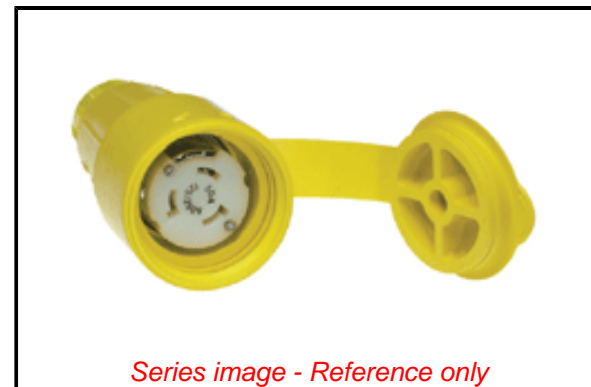

PLEASE CHECK WWW.MOLEX.COM FOR LATEST PART INFORMATION

Part Number: [1301550141](#)
Status: **Active**
Overview: [Watertite Wet-Location Wiring Solutions](#)
Description: Watertite Connector with California Style Locking Blade, 3 Pole/4 Wire, Non-NEMA, 50A/125V/250V, Cord Grip Body Size F5

Documents:

[RoHS Certificate of Compliance (PDF)](#)   [Product Literature (PDF)](#)

Agency Certification

CSA   LR6837
UL   E10176

General

Product Family   Wiring Devices
Series   [130155](#)
IP Rating   IP67
NEMA Configuration   Non-NEMA Locking CA
Overview   [Watertite Wet-Location Wiring Solutions](#)
Product Name   Watertite
Receptacle Type   Single
Specialty   N/A
Type   Connector
UPC   78678801470

Physical

Cord Grip Body Size   F5 1 1/4"
Flange   No
Flip Lid   No
Gender   Female
Length   N/A
Locking Blade   Yes
Net Weight   773.827/g
Poles   3-pole/4-wire

Electrical

Cord Type   N/A
Current - Maximum per Contact   50.0A
GFCI   No
Lighted Connector   No
Voltage - Maximum   250V

Material Info

Engineering Number   CS63W64

EU ELV

Not Relevant

EU RoHS

Not Relevant

REACH SVHC

Not Relevant

Halogen-Free

Status

Not Relevant

For more information, please visit [Contact US](#)

China ROHS

Not Relevant

ELV

Not Relevant

RoHS Phthalates

Not Relevant

Search Parts in this Series

[130155 Series](#)