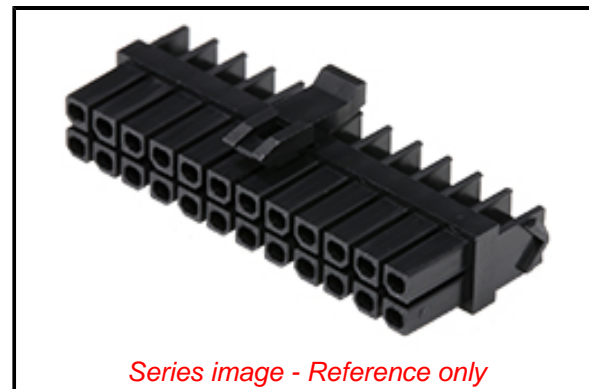

Part Number: [1729522401](#)
Status: **Active**
Overview: [Micro-Fit Connector System](#)
Description: Micro-Fit TPA Receptacle Housing, Dual Row, 24 Circuits, UL 94V-0, Low-Halogen, Black

Documents:

3D Model	Test Summary TS-43045-001-001 (PDF)
Drawing (PDF)	Test Summary TS-43045-002-001 (PDF)
3D Model (PDF)	RoHS Certificate of Compliance (PDF)
Product Specification PS-43045-001 (PDF)	Product Literature (PDF)
Packaging Specification 1729520001-PK-000 (PDF)	

Agency Certification

CSA	LR19980
UL	E29179

General

Product Family	Crimp Housings
Series	172952
Application	Power, Wire-to-Board, Wire-to-Wire
Comments	See Product Specification for maximum current rating by circuit size and wire AWG
Overview	Micro-Fit Connector System
Product Name	Micro-Fit TPA
UPC	889056429979

Physical

Circuits (maximum)	24
Color - Resin	Black
Flammability	94V-0
Gender	Receptacle
Glow-Wire Capable	No
Keying to Mating Part	None
Lock to Mating Part	Yes
Material - Resin	Nylon
Net Weight	1.633/g
Number of Rows	2
Packaging Type	Bag
Panel Mount	No
Pitch - Mating Interface	3.00mm
Polarized to Mating Part	Yes
Stackable	No
Temperature Range - Operating	-40° to +105°C

Material Info

Reference - Drawing Numbers

Packaging Specification	1729520001-PK-000
Product Specification	PS-43045-001
Sales Drawing	SD-172952-001-001
Test Summary	TS-43045-001-001, TS-43045-002-001

Series image - Reference only

EU ELV

Not Relevant

EU RoHS

Compliant

REACH SVHC

Not Contained Per -
ECHA_01_2020 (16
January 2020

Halogen-Free

Status

Low-Halogen

For more information, please visit [Contact US](#)

China ROHS

ELV

RoHS Phthalates

China RoHS

Green Image

Not Relevant

Not Contained

Search Parts in this Series

[172952](#) Series

Mates With

Micro-Fit 3.0 Plug Housing [43020](#) , [203632](#)

Micro-Fit 3.0 Header [43045](#)

Use With

Micro-Fit TPA Retainer [172953](#)
Micro-Fit 3.0 Female Terminal [43030](#)
Micro-Fit RMF Reduced Mating Force Terminal [46235](#)
Micro-Fit 3.0 Pre-Crimped Leads [797580002](#) , [797580004](#) , [797580010](#) , [797580012](#)