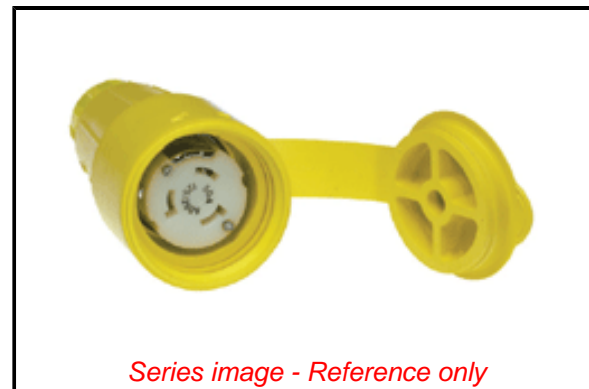

PLEASE CHECK WWW.MOLEX.COM FOR LATEST PART INFORMATION

Part Number: [1301470062](#)
Status: **Active**
Overview: [Watertite Wet-Location Wiring Solutions](#)
Description: Watertite Connector with Locking Blade, 4 Pole/5 Wire, NEMA L21-20, 3ø 208V, Cord Grip Body Size F3

Documents:

[Drawing \(PDF\)](#) [Product Literature \(PDF\)](#)
[RoHS Certificate of Compliance \(PDF\)](#)

Agency Certification

CSA LR6837
 UL E10176

General

Product Family [Wiring Devices](#)
 Series [130147](#)
 IP Rating IP67
 NEMA Configuration NEMA L21-20
 Overview [Watertite Wet-Location Wiring Solutions](#)
 Product Name Watertite
 Receptacle Type Single
 Specialty N/A
 Type Connector
 UPC 78678871316

Physical

Cord Grip Body Size F3 3/4"
 Flange No
 Flip Lid No
 Gender Female
 Length N/A
 Locking Blade Yes
 Poles 4-pole/5-wire

Electrical

Cord Type N/A
 Current - Maximum per Contact 20.0A
 GFCI No
 Lighted Connector No
 Voltage - Maximum 3ø 208V

Material Info

Engineering Number 27W81

Reference - Drawing Numbers

Sales Drawing 1301470062-000

EU ELV

Not Relevant

EU RoHS

Not Reviewed