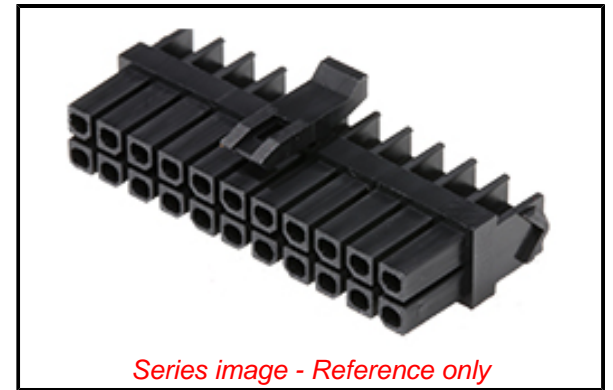

Part Number: [1729522201](#)
Status: **Active**
Overview: [Micro-Fit Connector System](#)
Description: Micro-Fit TPA Receptacle Housing, Dual Row, 22 Circuits, UL 94V-0, Low-Halogen, Black

Documents:

3D Model	Test Summary TS-43045-001-001 (PDF)
Drawing (PDF)	Test Summary TS-43045-002-001 (PDF)
3D Model (PDF)	RoHS Certificate of Compliance (PDF)
Product Specification PS-43045-001 (PDF)	Product Literature (PDF)
Packaging Specification 1729520001-PK-000 (PDF)	

Agency Certification

CSA	LR19980
UL	E29179

General

Product Family	Crimp Housings
Series	172952
Application	Power, Wire-to-Board, Wire-to-Wire
Comments	See Product Specification for maximum current rating by circuit size and wire AWG
Overview	Micro-Fit Connector System
Product Name	Micro-Fit TPA
UPC	889056429931

Physical

Circuits (maximum)	22
Color - Resin	Black
Flammability	94V-0
Gender	Receptacle
Glow-Wire Capable	No
Keying to Mating Part	None
Lock to Mating Part	Yes
Material - Resin	Nylon
Net Weight	1.508/g
Number of Rows	2
Packaging Type	Bag
Panel Mount	No
Pitch - Mating Interface	3.00mm
Polarized to Mating Part	Yes
Stackable	No
Temperature Range - Operating	-40° to +105°C

Material Info

Reference - Drawing Numbers

Packaging Specification	1729520001-PK-000
Product Specification	PS-43045-001
Sales Drawing	SD-172952-001-001
Test Summary	TS-43045-001-001, TS-43045-002-001

EU ELV

Not Relevant

EU RoHS

Compliant

REACH SVHC

Not Contained Per -
ECHA_01_2020 (16
January 2020

Halogen-Free

Status

Low-Halogen

For more information, please visit [Contact US](#)

China ROHS

ELV

RoHS Phthalates

China RoHS

Green Image

Not Relevant

Not Contained

Search Parts in this Series

[172952](#) Series

Mates With

Micro-Fit 3.0 Plug Housing [43020](#) , [203632](#)

Micro-Fit 3.0 Header [43045](#)

Use With

Micro-Fit TPA Retainer [172953](#)
Micro-Fit 3.0 Female Terminal [43030](#)
Micro-Fit RMF Reduced Mating Force Terminal [46235](#)
Micro-Fit 3.0 Pre-Crimped Leads [797580002](#) , [797580004](#) , [797580010](#) , [797580012](#)