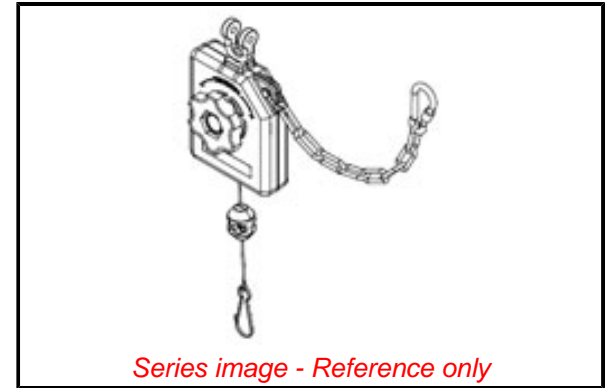

PLEASE CHECK WWW.MOLEX.COM FOR LATEST PART INFORMATION

Part Number: [1301730037](#)
Status: **Active**
Overview: Aero-Motive Retractors
Description: Aero-Motive Light Industrial Duty Retractor, Weight Range 0.5-0.9kg (1.0-2.0 lb), 3.05m (10.0') Travel

Documents:

[Drawing (PDF)](#) [RoHS Certificate of Compliance (PDF)](#)

General

Product Family	Tool Supports
Series	130173
Cable Length	3.05m (10.0')
Duty	Light
Overview	<u>Aero-Motive Retractors</u>
Product Name	Aero-Motive
Type	Retractors
UPC	78678858864

Physical

Cable Diameter	N/A
Cable Movement	Constant Retraction
Drum Lock	None
Material - Housing	ABS
Mounting Style	Hanging
Packaging Type	Carton
Travel Distance	3.05m (10.0')
Weight Range	0.5-0.9kg (1.0-2.0 lb)
Wire/Cable Type	Nylon Cord

Material Info

Engineering Number	RB210

Reference - Drawing Numbers

Sales Drawing	SD-130173-001

EU ELV

Not Reviewed

EU RoHS

Not Reviewed

REACH SVHC

Not Reviewed

Halogen-Free

Status

Not Reviewed

For more information, please visit [Contact US](#)

China ROHS

Not Reviewed

ELV

Not Reviewed

RoHS Phthalates

Not Reviewed

Search Parts in this Series

[130173 Series](#)

PLEASE CHECK WWW.MOLEX.COM FOR LATEST PART INFORMATION