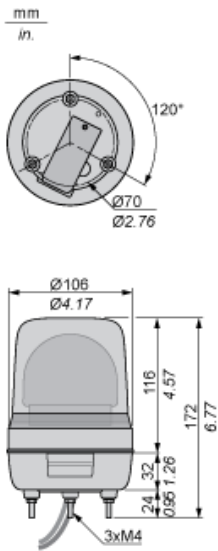

Product availability: Non-Stock - Not normally stocked in distribution facility

Main

Range of product	Harmony XVR
Product or component type	Prewired rotating mirror beacon
Sound signalling	Without
Device short name	XVR
Mounting diameter	4.17 in (106 mm)
IP degree of protection	IP55 IEC 60529 with accessory) IP23 IEC 60529
[Us] rated supply voltage	24 V AC/DC
Light source	High luminosity LED, blue

Complementary

Material	ABS (acrylonitrile butadiene-styrene) body part PMMA (polymethyl methacrylate) globe
CAD overall width	4.17 in (106 mm)
CAD overall depth	4.17 in (106 mm)
Product weight	1.10 lb(US) (0.5 kg)
Marking	CE
Product mounting	By 3 M4 screws
Supply voltage limits	19...30 V DC 21.6...26.4 V AC
[Uimp] rated impulse withstand voltage	0.8 kV
Current consumption	125 mA
Flashing frequency	2.3 Hz
Clamping connection capacity	0.83 mm ²
AWG gauge	AWG 18
Cable length	15.75 in (400 mm)

Ordering and shipping details

Category	22617 - XVC TOWER LIGHTS
Discount Schedule	XV
GTIN	00785901964681
Package weight(Lbs)	0.62 kg (1.36 lb(US))
Returnability	No
Country of origin	ID

Offer Sustainability

Contractual warranty

Warranty	18 months
----------	-----------

Rotating Mirror Beacon

Dimensions

Rotating Mirror Beacon

Panel Cut-out