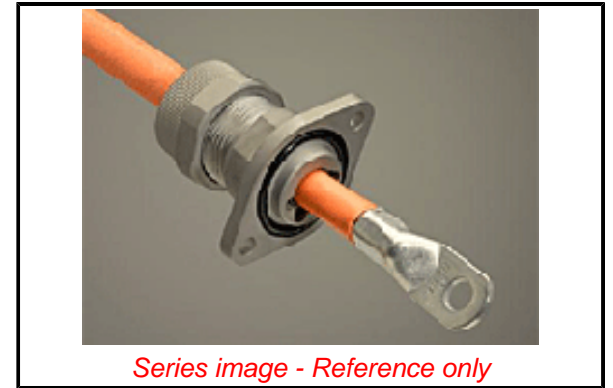

PLEASE CHECK WWW.MOLEX.COM FOR LATEST PART INFORMATION

Part Number: [1301990020](#)
Status: **Active**
Overview: MAX-LOC Plus Shielded Cord Grip Assemblies
Description: Woodhead MAX-LOC Plus Shielded Cord-Grip Assembly, 1/0 AWG Cable with Black HNBR O-Ring and Grommet

General

Product Family	Cable Grips
Series	130199
Exclude SD Check	Yes
Eye Type	N/A
O-Ring	Yes
Overview	MAX-LOC Plus Shielded Cord Grip Assemblies
Product Literature Order No	987650-7321
Product Name	MAX-LOC
Type	MAX-LOC Connector
UPC	884982794917

Physical

Approximate Break Strength	N/A
Bale Length	N/A
Body Style	Straight
Cable Diameter	12.70-15.88mm (.500-.625")
Color - Grommet	Black
Gender	Female
Material - Body	Aluminum
Material - Grip	N/A
Mesh Length	N/A
Number of Holes	N/A
Thread Size	N/A