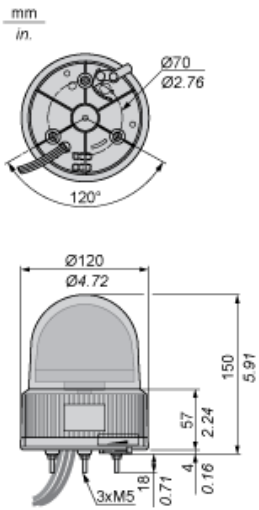

Product availability: Non-Stock - Not normally stocked in distribution facility

Main

Range of product	Harmony XVR
Product or component type	Prewired rotating mirror beacon
Sound signalling	Buzzer
Device short name	XVR
Mounting diameter	4.72 in (120 mm)
IP degree of protection	IP23 IEC 60529
[Us] rated supply voltage	24 V AC/DC
Light source	High luminosity LED, red
Noise level	50...90 dB continuous or intermittent tone)1 m

Complementary

Material	ABS (acrylonitrile butadiene-styrene) body part AS globe
CAD overall width	4.72 in (120 mm)
CAD overall depth	4.72 in (120 mm)
Product weight	1.10 lb(US) (0.5 kg)
Marking	CE
Product mounting	By 3 M5 screws
Supply voltage limits	19...30 V DC 21.6...26.4 V AC
[Uimp] rated impulse withstand voltage	0.8 kV
Current consumption	196 mA
Flashing frequency	2.3 Hz
Clamping connection capacity	0.83 mm ²
AWG gauge	AWG 18
Cable length	15.75 in (400 mm)

Ordering and shipping details

Category	22617 - XVC TOWER LIGHTS
Discount Schedule	XV
GTIN	00785901557197
Package weight(Lbs)	0.58 kg (1.28 lb(US))
Returnability	No
Country of origin	JP

Offer Sustainability

Contractual warranty

Warranty	18 months
----------	-----------

Rotating Mirror Beacon

Dimensions

Rotating Mirror Beacon

Panel Cut-out