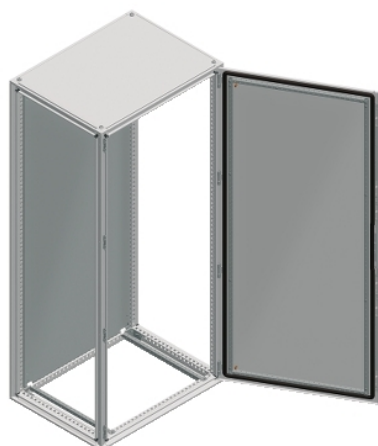

### Main

Range	Spacial
Extended range	Spacial SF
Application	Multi-purpose
Product or component type	Suitable enclosure
Enclosure nominal height	78.74 in (2000 mm)
Enclosure nominal width	23.62 in (600 mm)
Enclosure nominal depth	23.62 in (600 mm)
Enclosure mounting	Floor-standing
Device composition	2 sliding rails 4 mounting plate bracket 1 structure 1 door 1 locking system with handle door 1 rear panel 1 roof

### Complementary

Structure type	Perforated structure with a pitch of 25 mm Vertical uprights joined with top and bottom frames Formed from a single section Panels and doors built into the structure
Door type	Plain front
Number of doors	Front 1
Door opening side	Reversible 120 °)
Lock type	4 points lock, handle with 5 mm double bar insert front door
Mounting plate description	Without mounting plate
Type of gland plate	Without gland plate
Accessibility for operation	Rear Sides of enclosure Front
Removable parts	Door by screws hinge Rear panel by screws Roof by screws Mounting plate bracket by screws Sliding rail by screws
Material	Frame galvanised steel Uprights galvanised steel Door sheet steel Panels sheet steel Hinge zamak Handle polyamide 6 with 30 % fibre glass
Surface finish	Epoxy-polyester powder
Color	Enclosure grey RAL 7035) Handle black RAL 9005)