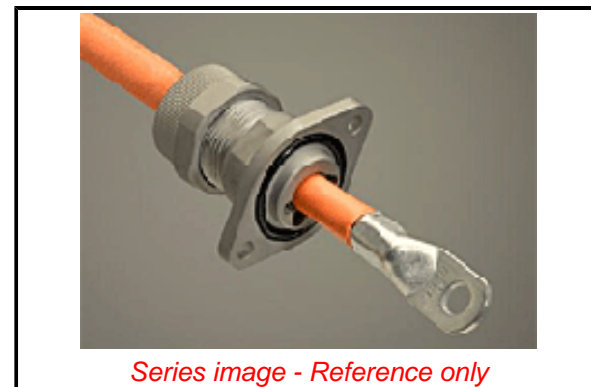

PLEASE CHECK WWW.MOLEX.COM FOR LATEST PART INFORMATION

Part Number: [1301990080](#)
Status: **Active**
Overview: MAX-LOC Plus Shielded Cord Grip Assemblies
Description: Woodhead MAX-LOC Plus Shielded Cord-Grip Assembly, 3/0 AWG Cable with Black HNBR O-Ring and Grommet

Series image - Reference only

General

Product Family	Cable Grips
Series	130199
Exclude SD Check	Yes
Eye Type	N/A
O-Ring	Yes
Overview	MAX-LOC Plus Shielded Cord Grip Assemblies
Product Literature Order No	987650-7321
Product Name	MAX-LOC
Type	MAX-LOC Connector
UPC	887191306230

Physical

Approximate Break Strength	N/A
Bale Length	N/A
Body Style	Straight
Cable Diameter	14.86-18.03mm (.585-.710")
Color - Grommet	Black
Gender	Female
Material - Body	Aluminum
Material - Grip	N/A
Mesh Length	N/A
Number of Holes	N/A
Thread Size	N/A