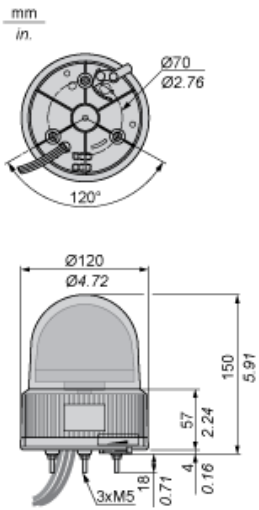

Product availability: Non-Stock - Not normally stocked in distribution facility

Main

Range of product	Harmony XVR
Product or component type	Prewired rotating mirror beacon
Sound signalling	Buzzer
Device short name	XVR
Mounting diameter	4.72 in (120 mm)
IP degree of protection	IP23 IEC 60529
[Us] rated supply voltage	24 V AC/DC
Light source	High luminosity LED, orange
Noise level	50...90 dB continuous or intermittent tone)1 m

Complementary

Material	ABS (acrylonitrile butadiene-styrene) body part AS globe
CAD overall width	4.72 in (120 mm)
CAD overall depth	4.72 in (120 mm)
Net weight	1.10 lb(US) (0.5 kg)
Marking	CE
Product mounting	By 3 M5 screws
Supply voltage limits	19...30 V DC 21.6...26.4 V AC
[Uimp] rated impulse withstand voltage	0.8 kV
Current consumption	196 mA
Flashing frequency	2.3 Hz
Clamping connection capacity	0.83 mm ²
AWG gauge	AWG 18
Cable length	15.75 in (400 mm)

Ordering and shipping details

Category	22617 - XVC TOWER LIGHTS
Discount Schedule	XV
GTIN	00785901557203
Package weight(Lbs)	0.62 kg (1.36 lb(US))
Returnability	No
Country of origin	JP

Offer Sustainability

Contractual warranty

Warranty	18 months
----------	-----------

Rotating Mirror Beacon

Dimensions

Rotating Mirror Beacon

Panel Cut-out