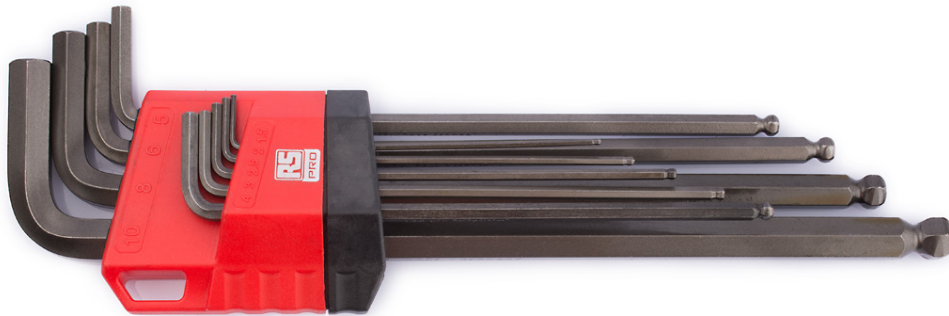

Datasheet

RS Pro 9 Piece Ball End Hexagon L Key Set (Long Arm)

EN

Product features:

- **Content: 9 PC: 1.5, 2, 2.5, 3, 4, 5, 6, 8, 10 mm**
- **Silicon Chrome Vanadium Steel**
- **Gunmetal Finish**

RS CODE NO	PIECE	 g
1923726	9	409