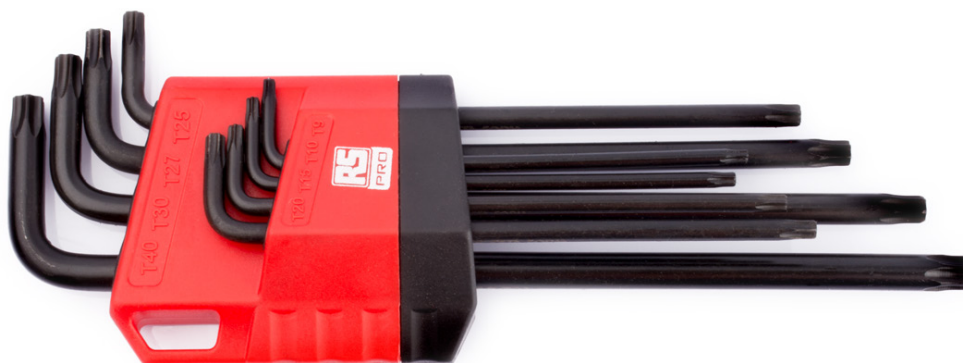

### RS Pro 8 Piece TORX L Key Set (Long Arm)

EN

#### Product features:

- **Content: 8 PC: T9, T10, T15, T20, T25, T27, T30, T40**
- **Chrome Vanadium Molybdenum Steel**
- **Black Finish**

RS CODE NO	PIECE	 g
1923725	8	200