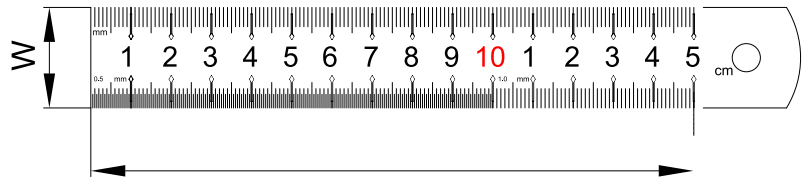

Datasheet

RS Pro Stainless Steel Rules

EN

Product features:

- Precision class II
- Metric
- Stainless steel
- Photo-engraved
- Anti-reflection treatment
- Supplied in pouch

RS CODE NO	mm	W mm	g
1923660	15	19.2	20
1923661	30	25.0	62