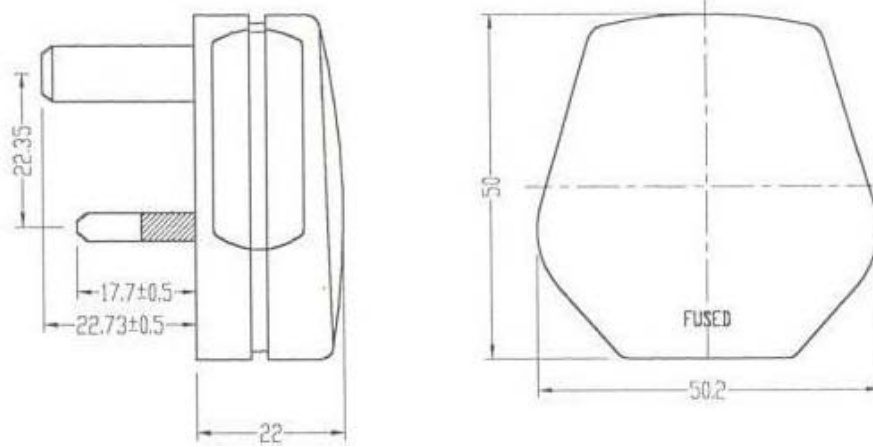

Datasheet

RS Pro BS 1363, 13A UK Plug, Cable Mount, 250 V ac

RS Stock No: **269-8738**

Product Details

RS Pro UK male main plug connector in black colour, has a thermoplastic body construction with standard sleeved pin for easy assembling. This plug has BS1363 connector type that is current rated for 13 A and is voltage rated for 250 V ac. It is supplied with screwless cable clamp for quick and easy assembly.

Features and Benefits

- Thermoplastic body construction
- Standard sleeved pin
- BS1363 connector type
- Current rated for 13 A
- Voltage rated for 250 V ac

ENGLISH

Specifications:

Body Material	Thermoplastic
Colour	Black
Connector Type	BS 1363
Country	UK
Current Rating	13 A
Gender	Male
Mounting Type	Cable Mount
Plug/Socket	Plug
Pole Format	2P+E
Voltage Rating	250 V ac
Dimensions	50.2 x 50 x 22 mm

RS code: 2698744

REWIRABLE 13A U.K. PLUGTOP FITTED WITH 3A FUSE, WHITE COLOR, WITH PRESS-FIT CORDGRIP.
(5PCS PER PACK)

RS code: 2698738

REWIRABLE 13A U.K. PLUGTOP FITTED WITH 13A FUSE, BLACK COLOR, WITH PRESS-FIT CORDGRIP.
(5PCS PER PACK)

RS Code: 2698722

REWIRABLE 13A U.K. PLUGTOP FITTED WITH 13A FUSE, WHITE COLOR, WITH PRESS-FIT CORDGRIP.
(5PCS PER PACK)